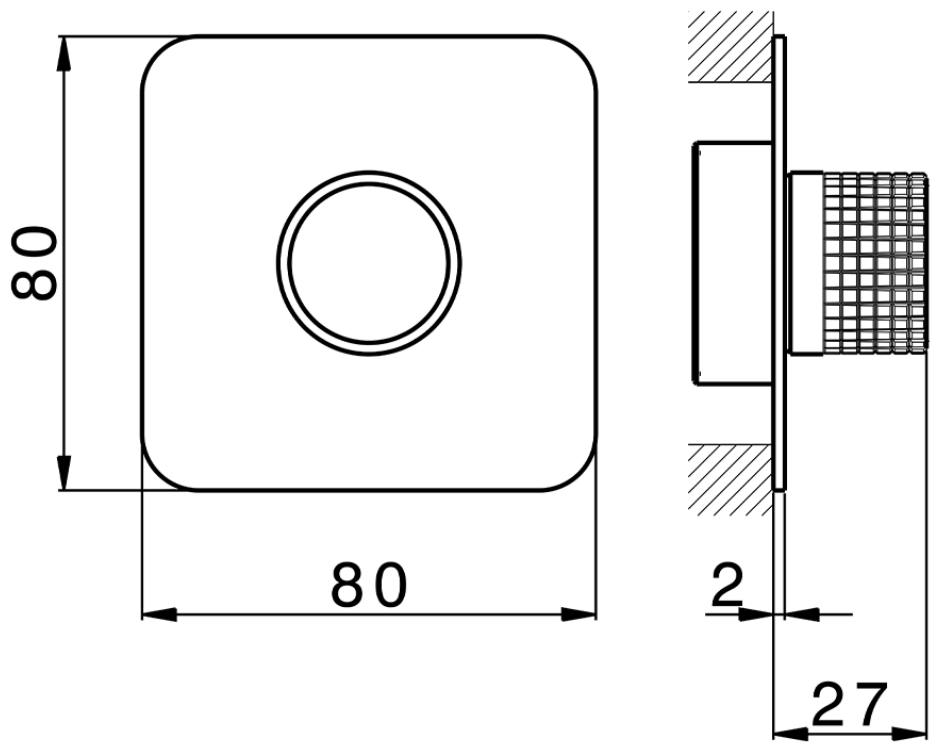

Parte esterna per singolo Push&Shower PUSH&SHOWER_PS0G6220

PS0G6220

<https://huberitalia.com/parte-esterna-per-singolo-pushshower-pushshower-ps0g6220>

ZB0G6000

<https://huberitalia.com/parte-incasso-pushshower-incasso-zb0g6000>