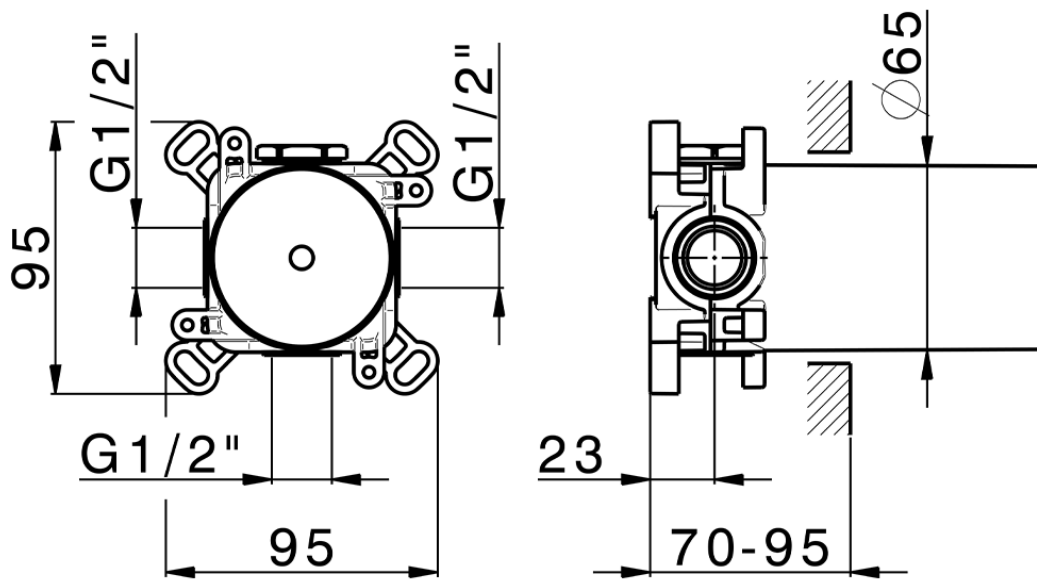

Parte esterna per singolo Push&Shower PUSH&SHOWER_PS0G6220

PS0G6220

<https://huberitalia.com/parte-esterna-per-singolo-pushshower-pushshower-ps0g6220>

ZB0G6000

<https://huberitalia.com/parte-incasso-pushshower-incasso-zb0g6000>