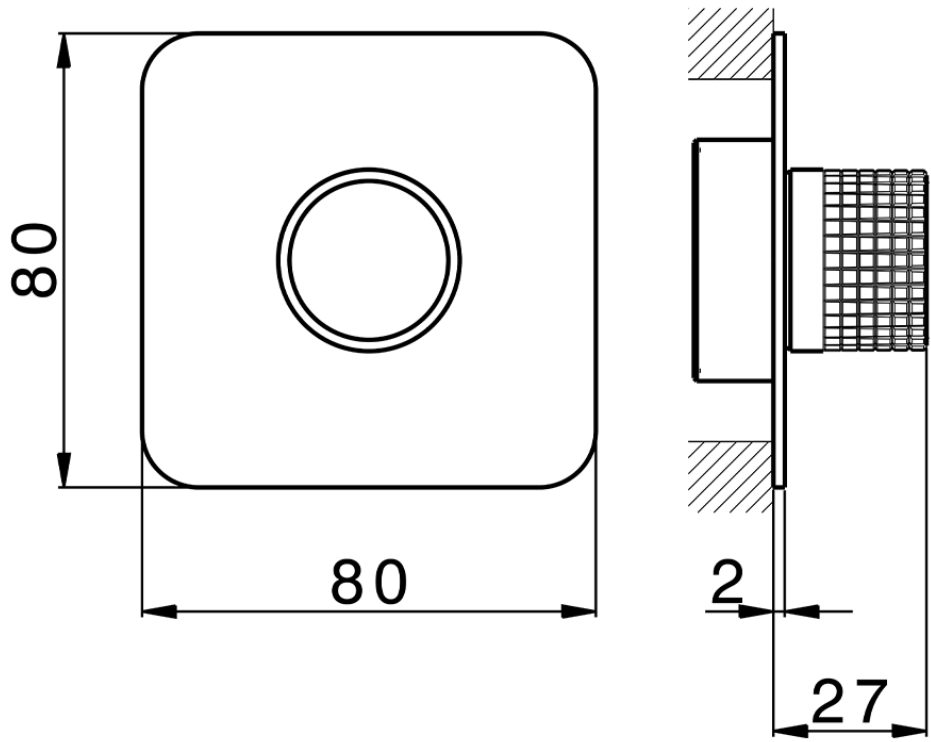

Parte esterna per singolo Push&Shower PUSH&SHOWER_PS0G6220

PS0G6220

<https://huberitalia.com/parte-esterna-per-singolo-pushshower-pushshower-ps0g6220>

ZB0G6000

<https://huberitalia.com/parte-incasso-pushshower-incasso-zb0g6000>