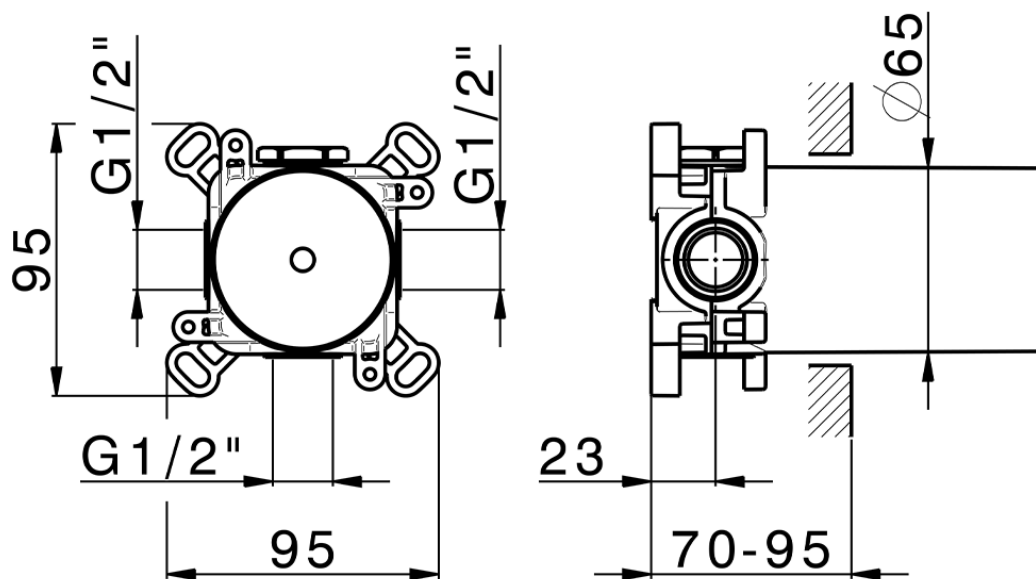

Parte esterna per singolo Push&Shower PUSH&SHOWER_PS0G6220

PS0G6220

<https://huberitalia.com/parte-esterna-per-singolo-pushshower-pushshower-ps0g6220>

ZB0G6000

<https://huberitalia.com/parte-incasso-pushshower-incasso-zb0g6000>