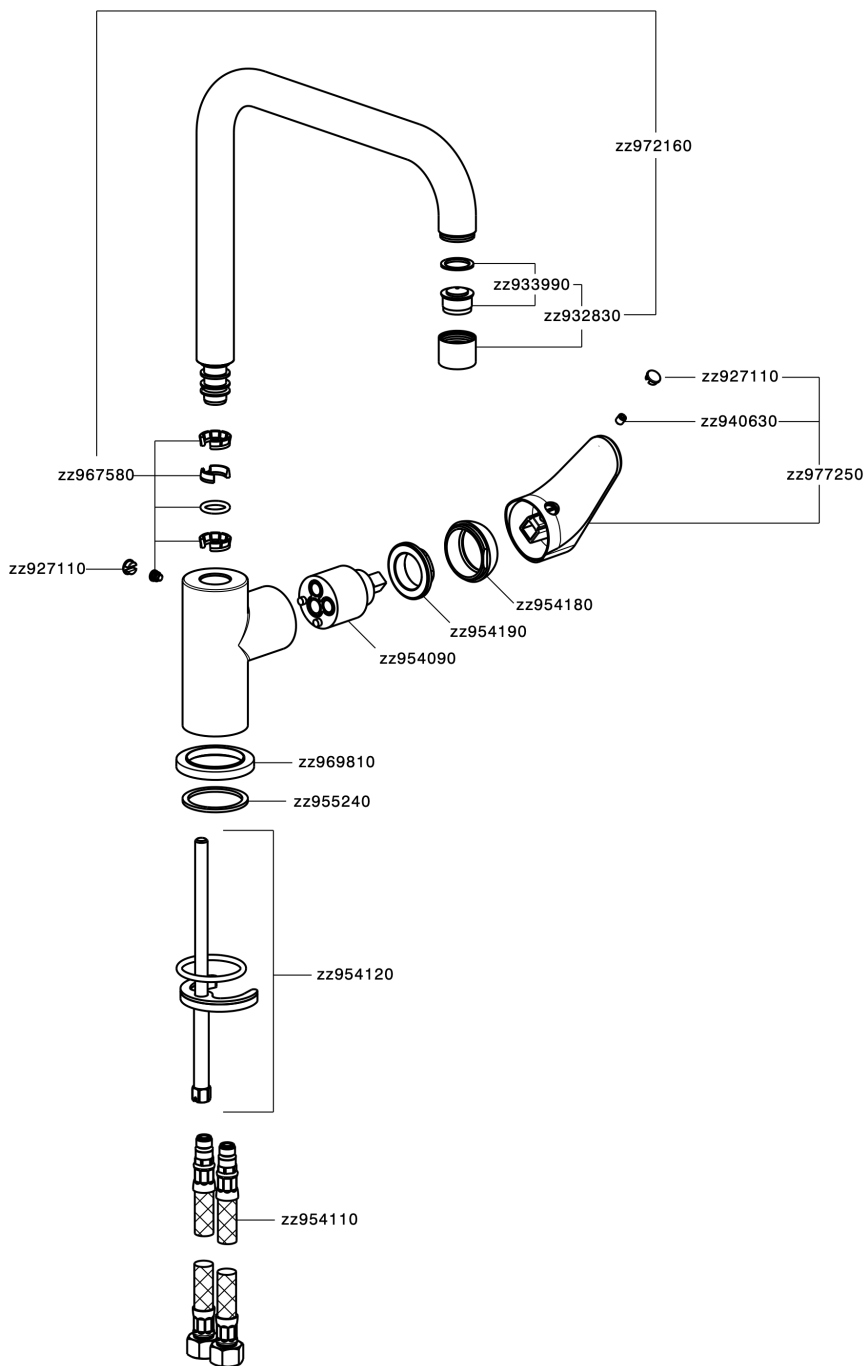

## Miscelatore monocomando lavello EnergySave KITCHEN\_AH002535

AH002535

<https://www.huberitalia.com/miscelatore-monocomando-lavello-energysave-kitchen-ah002535>

2024-12-27