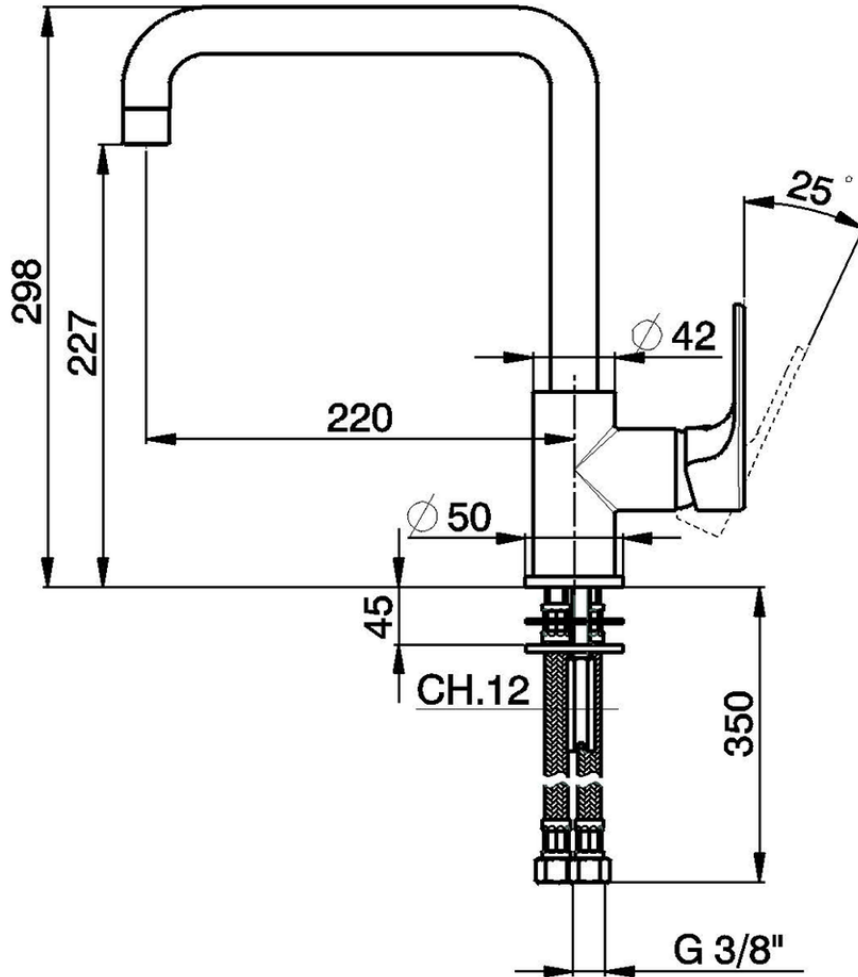

Miscelatore monocomando lavello EnergySave KITCHEN_AH002535

AH002535

<https://www.huberitalia.com/miscelatore-monocomando-lavello-energy-save-kitchen-ah002535>

2024-12-27