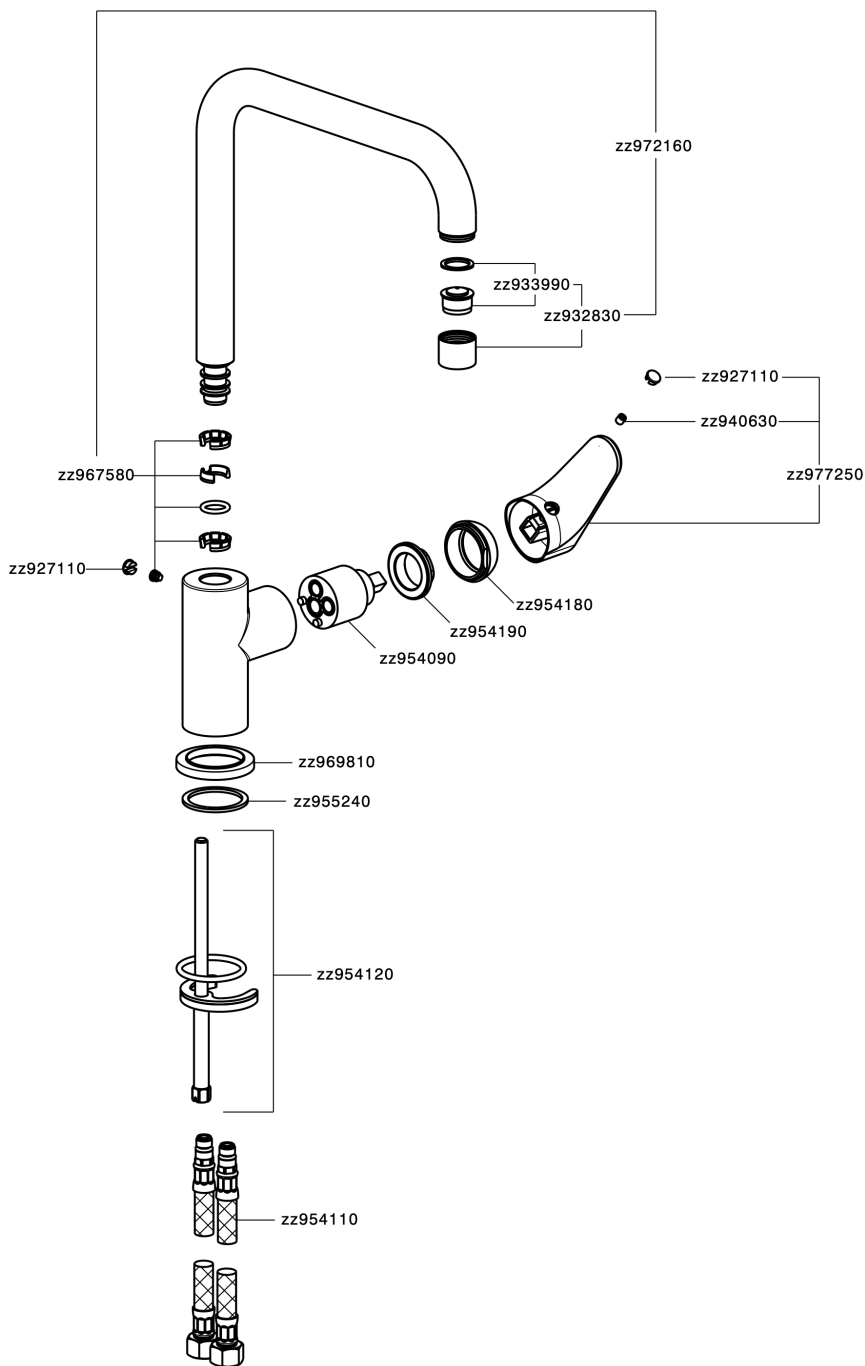

Miscelatore monocomando lavello EnergySave KITCHEN_AH002535

AH002535

<https://www.huberitalia.com/miscelatore-monocomando-lavello-energysave-kitchen-ah002535>

2024-12-27