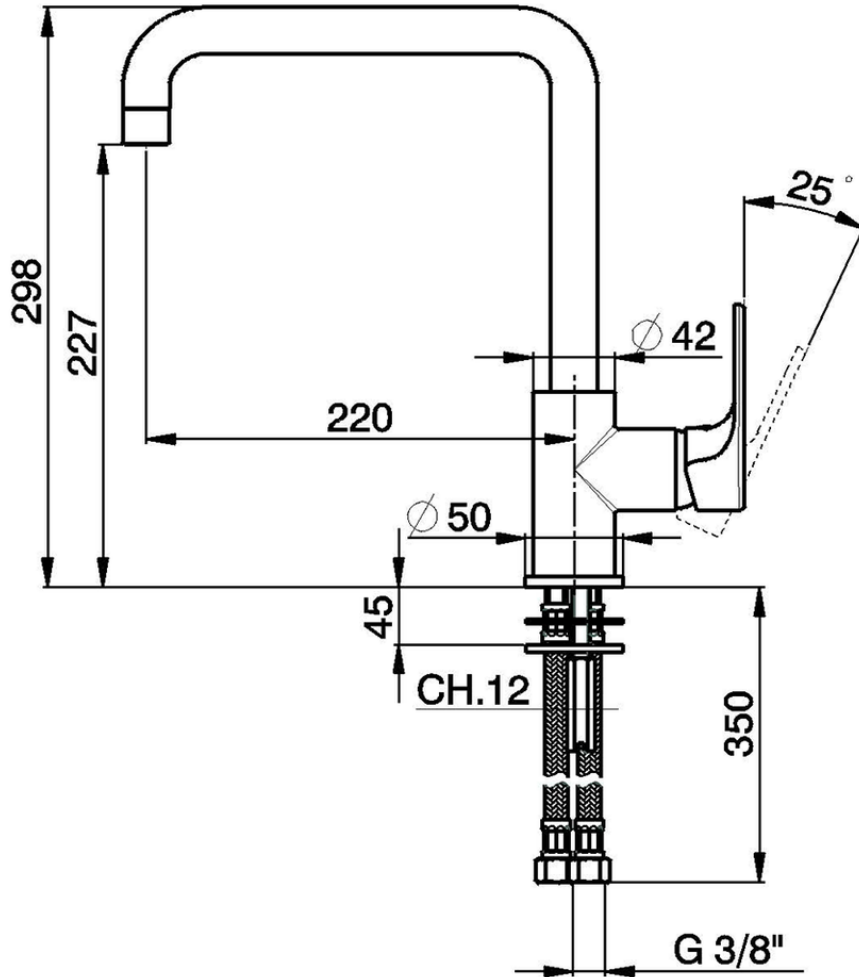

Miscelatore monocomando lavello EnergySave KITCHEN\_AH002535

AH002535

<https://www.huberitalia.com/miscelatore-monocomando-lavello-energy-save-kitchen-ah002535>

2024-12-27