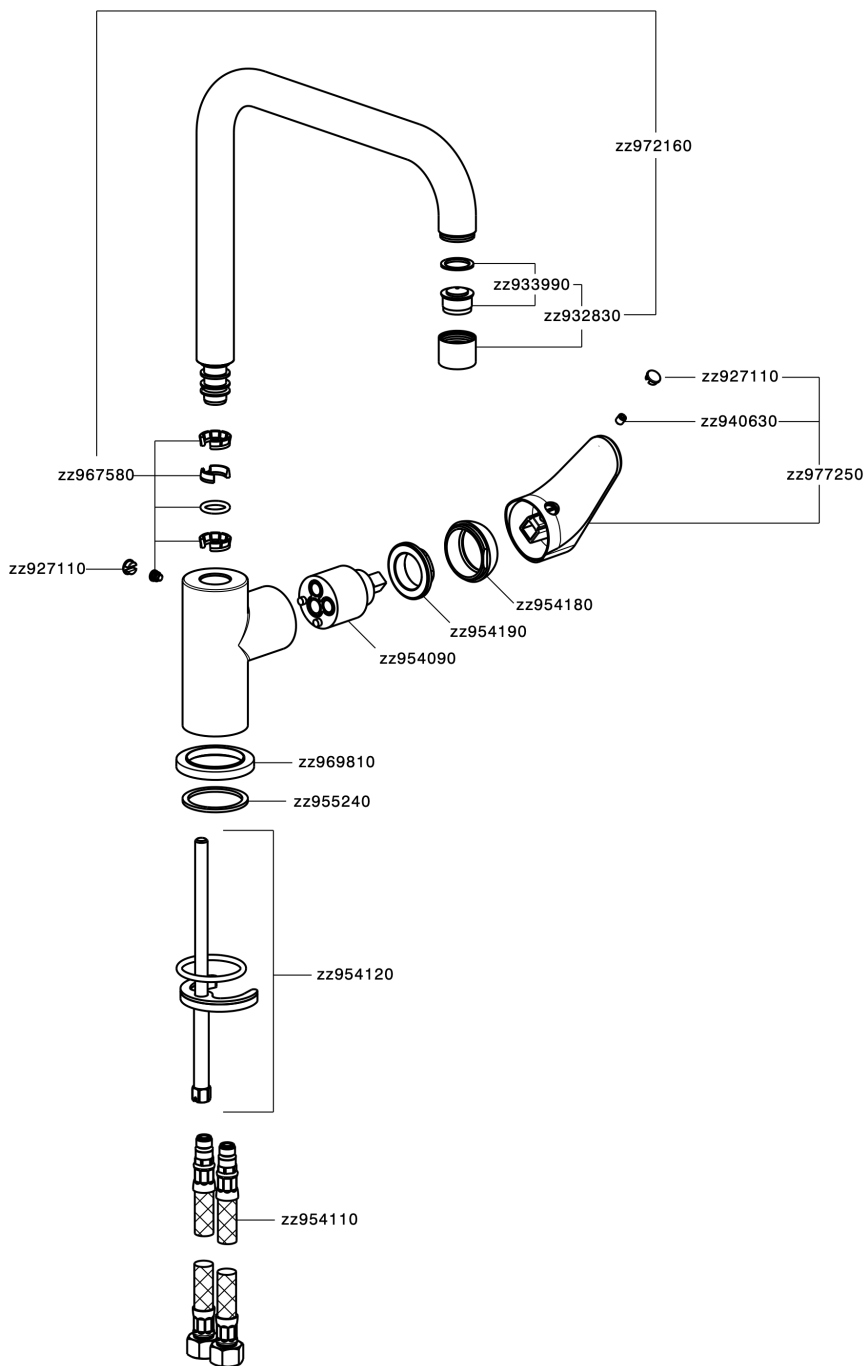

## Miscelatore monocomando lavello EnergySave KITCHEN\_AH002535

AH002535

<https://www.huberitalia.com/miscelatore-monocomando-lavello-energy-save-kitchen-ah002535>

2024-12-27