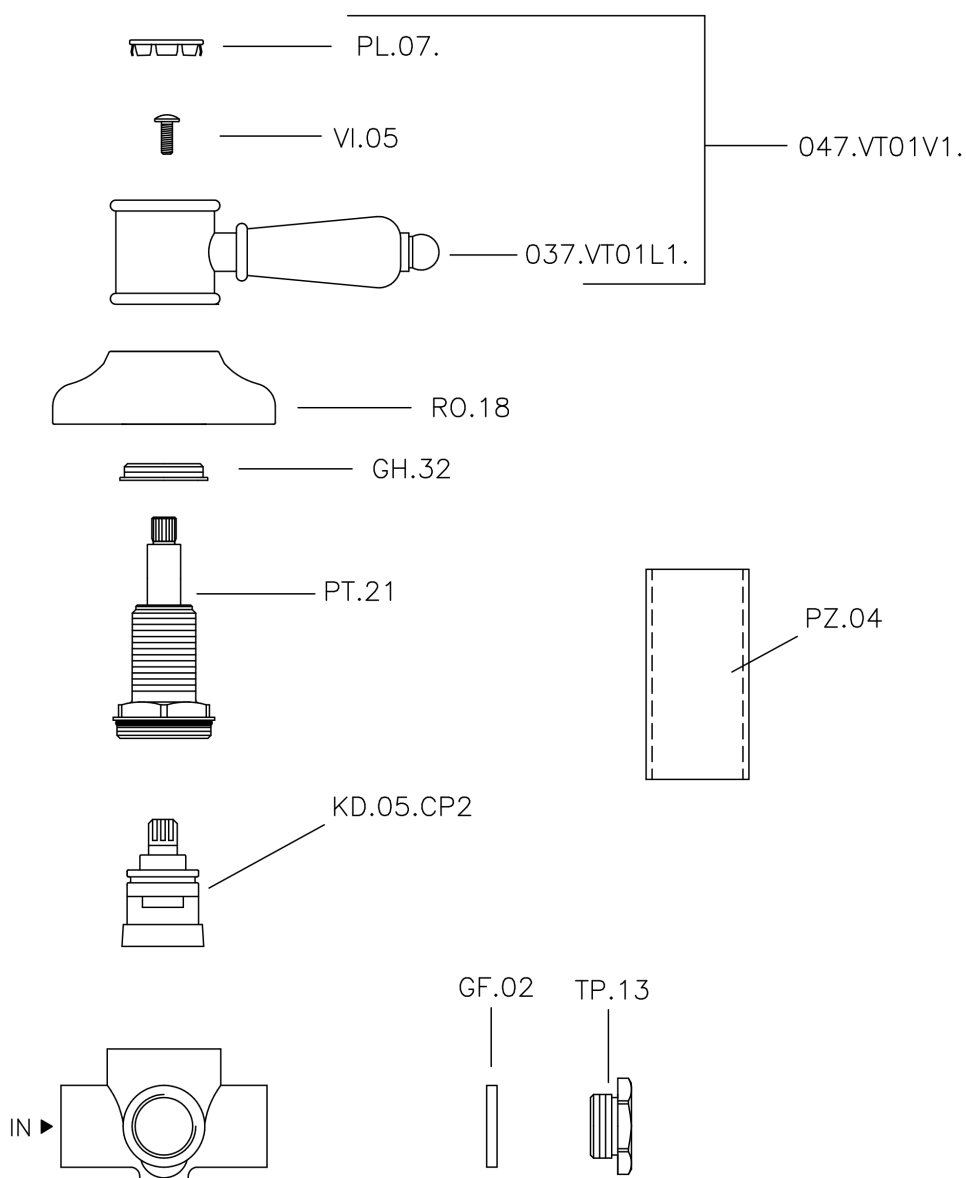

Deviatore incasso 2 uscite VICTORIAN_653.VT01H.

653.VT01H.

<https://huberitalia.com/deviatore-incasso-2-uscite-victorian-653-vt01h>

2024-10-22