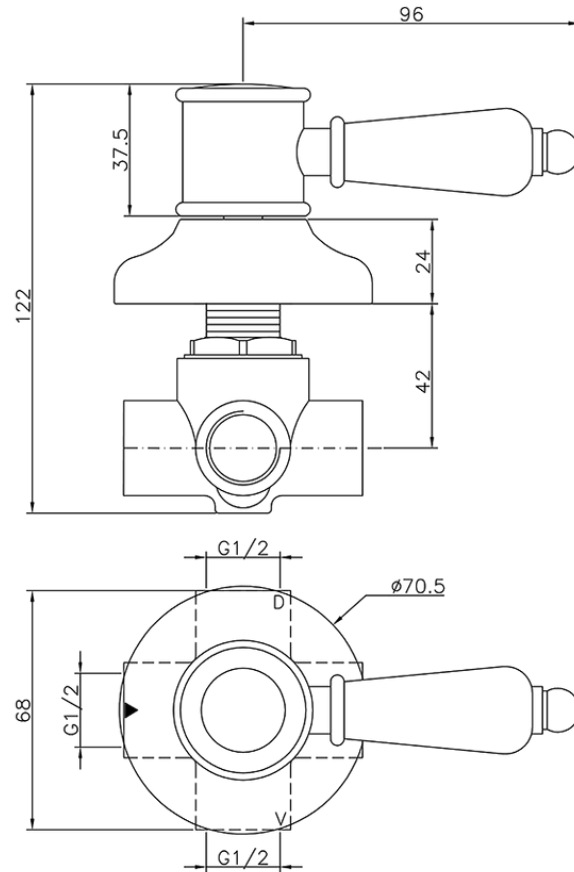

Deviatore incasso 2 uscite VICTORIAN_653.VT01H.

653.VT01H.

<https://huberitalia.com/deviatore-incasso-2-uscite-victorian-653-vt01h>

2024-10-22