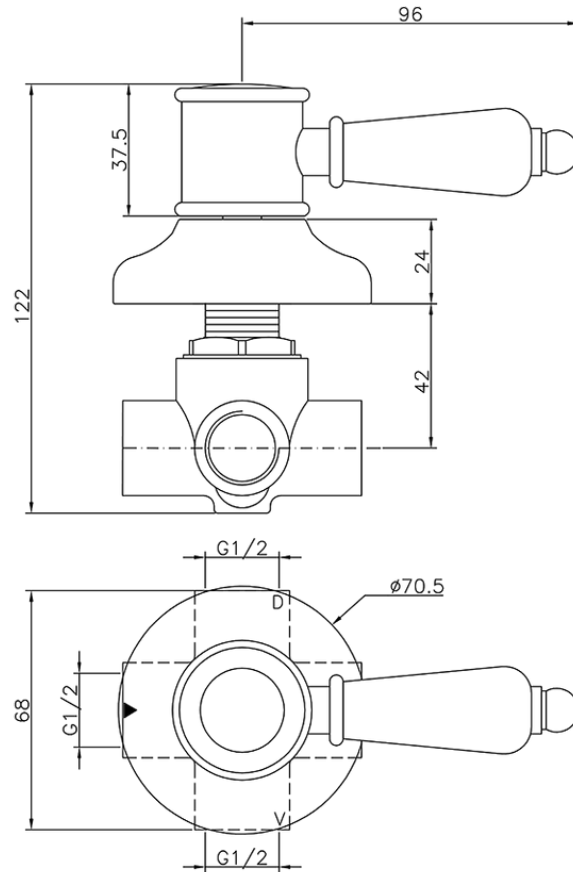

Deviatore incasso 2 uscite VICTORIAN\_653.VT01H.

653.VT01H.

<https://huberitalia.com/deviatore-incasso-2-uscite-victorian-653-vt01h>

2024-10-22