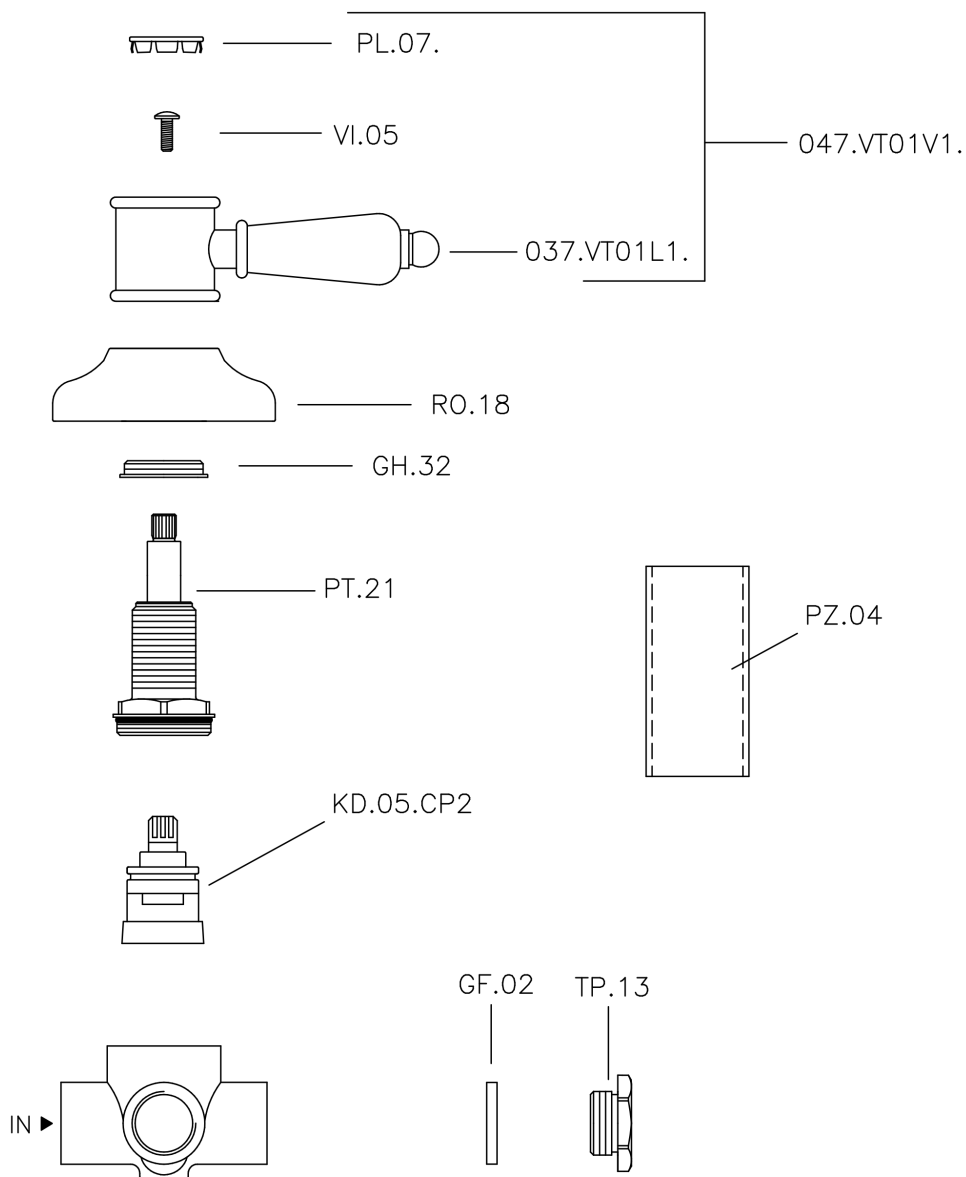

Deviatore incasso 2 uscite VICTORIAN_653.VT01H.

653.VT01H.

<https://huberitalia.com/deviatore-incasso-2-uscite-victorian-653-vt01h>

2024-10-22