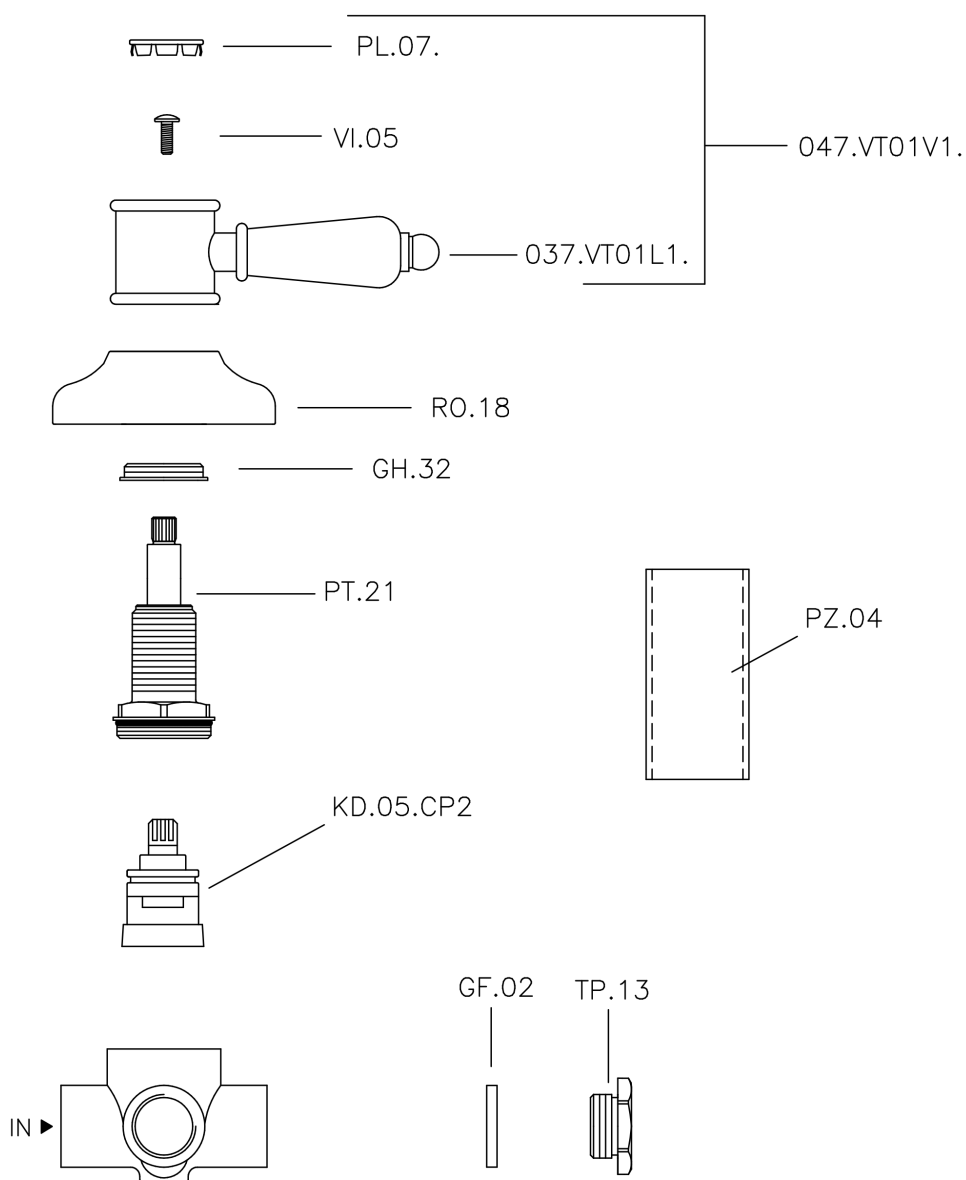

Deviatore incasso 2 uscite VICTORIAN_653.VT01H.

653.VT01H.

<https://huberitalia.com/deviatore-incasso-2-uscite-victorian-653-vt01h>

2024-10-22