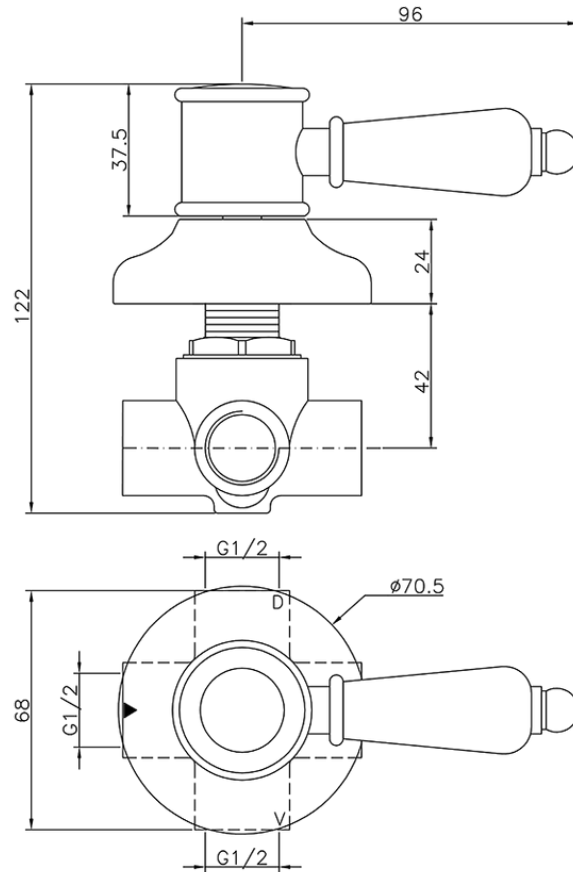

Deviatore incasso 2 uscite VICTORIAN_653.VT01H.

653.VT01H.

<https://huberitalia.com/deviatore-incasso-2-uscite-victorian-653-vt01h>

2024-10-22