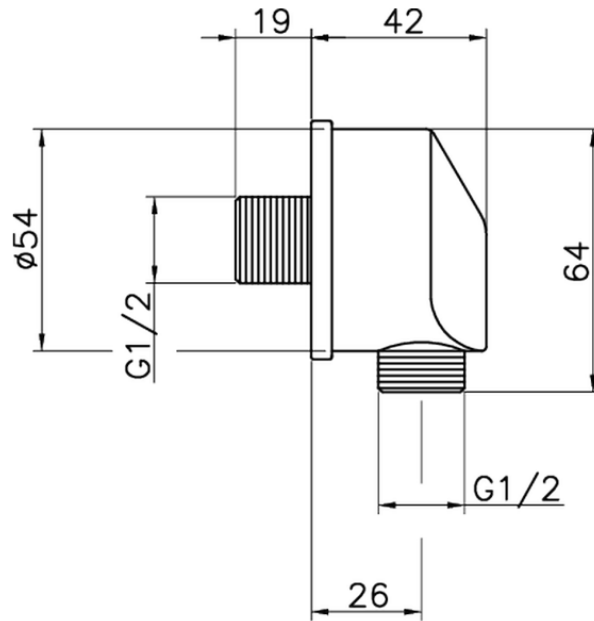

Pres a d'acqua SHOWER_67.01H.

67.01H.

<https://huberitalia.com/presa-dacqua-shower-67-01h>

2024-11-21