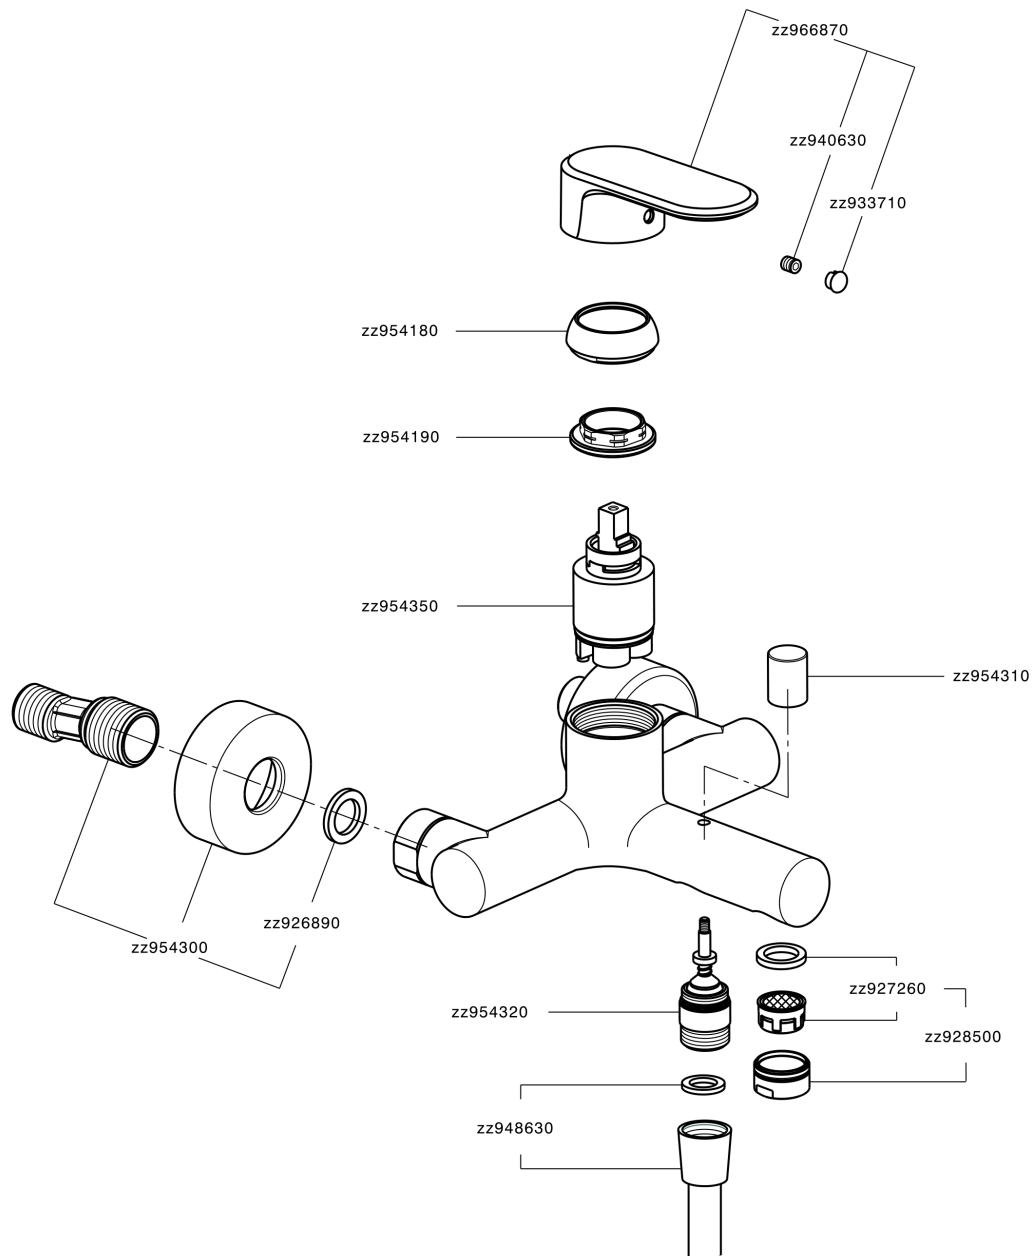

## Miscelatore monocomando vasca LEVITY\_LY000130

LY000130

<https://www.huberitalia.com/miscelatore-monocomando-vasca-levity-ly000130>

2025-02-23