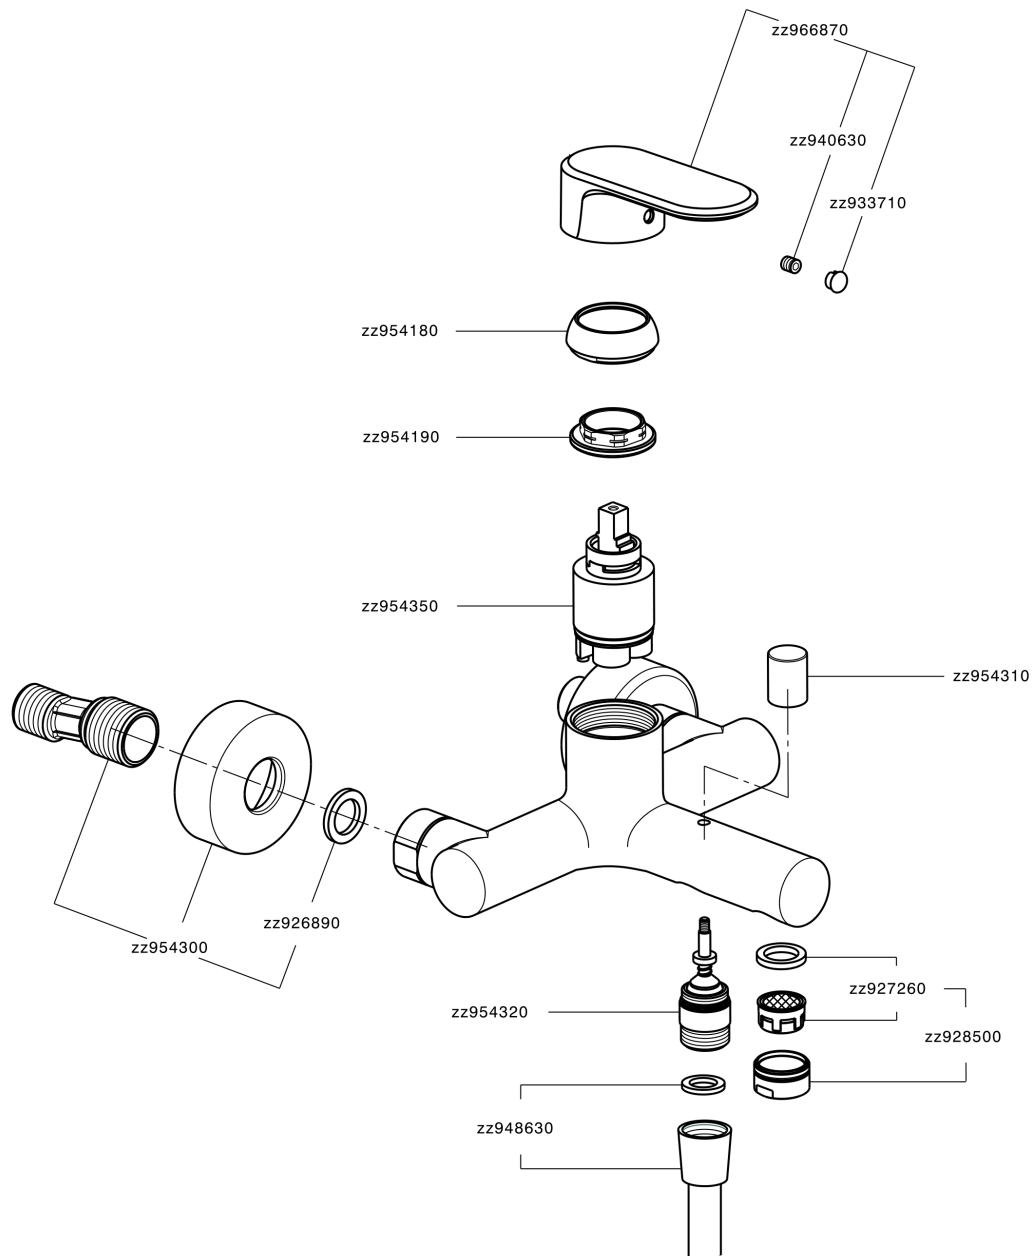

Miscelatore monocomando vasca LEVITY_LY000130

LY000130

<https://www.huberitalia.com/miscelatore-monocomando-vasca-levity-ly000130>

2025-02-22