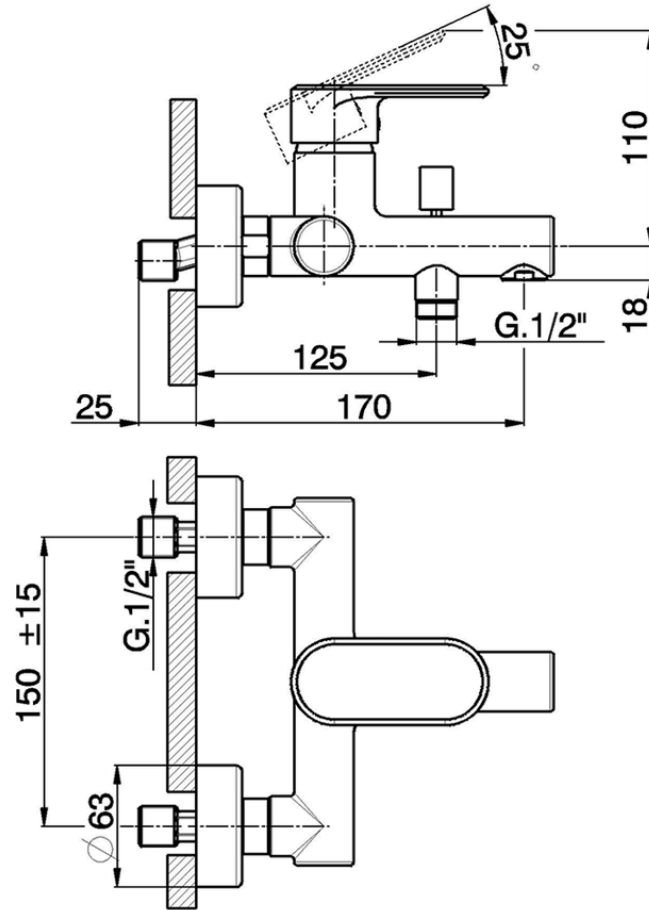

Miscelatore monocomando vasca LEVITY_LY000130

LY000130

<https://www.huberitalia.com/miscelatore-monocomando-vasca-levity-ly000130>

2025-02-22