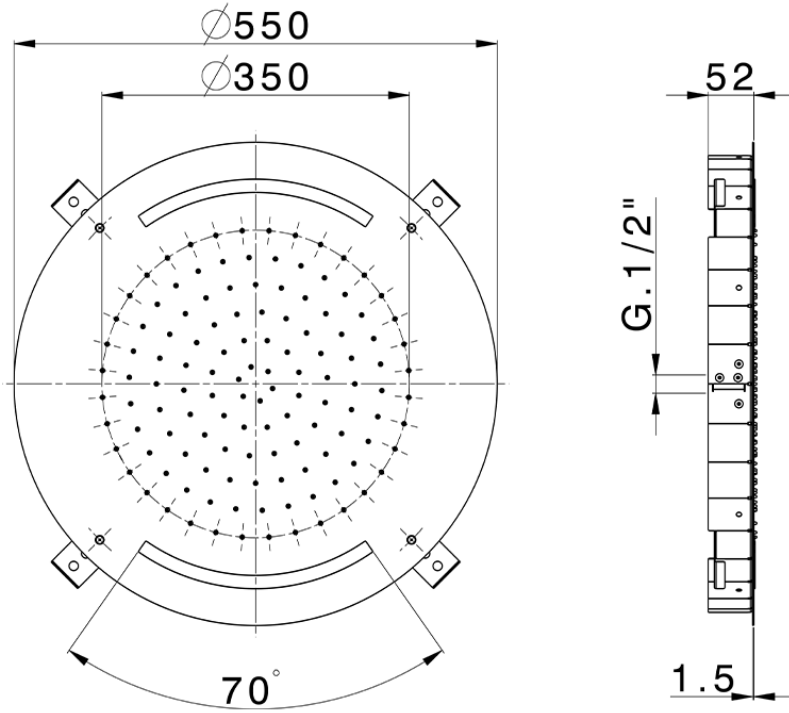

## Soffione a soffitto con cromoterapia Ø 550 mm ZEN\_ZS1C0030

ZS1C0030

<https://huberitalia.com/soffione-a-soffitto-con-cromoterapia-o-550-mm-zen-zs1c0030>

2024-10-22