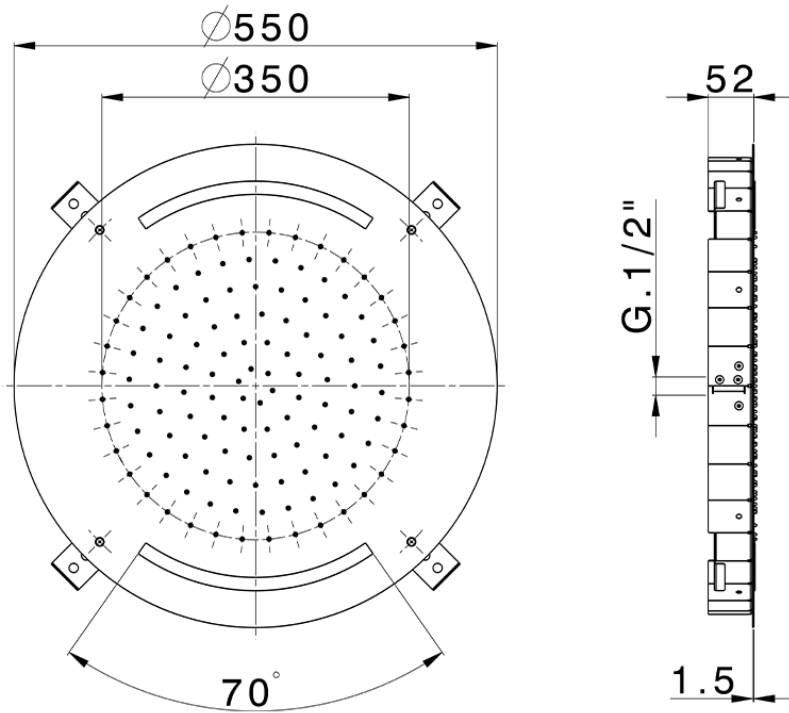

Soffione a soffitto con cromoterapia Ø 550 mm ZEN_ZS1C0030

ZS1C0030

<https://huberitalia.com/soffione-a-soffitto-con-cromoterapia-o-550-mm-zen-zs1c0030>

2024-10-22