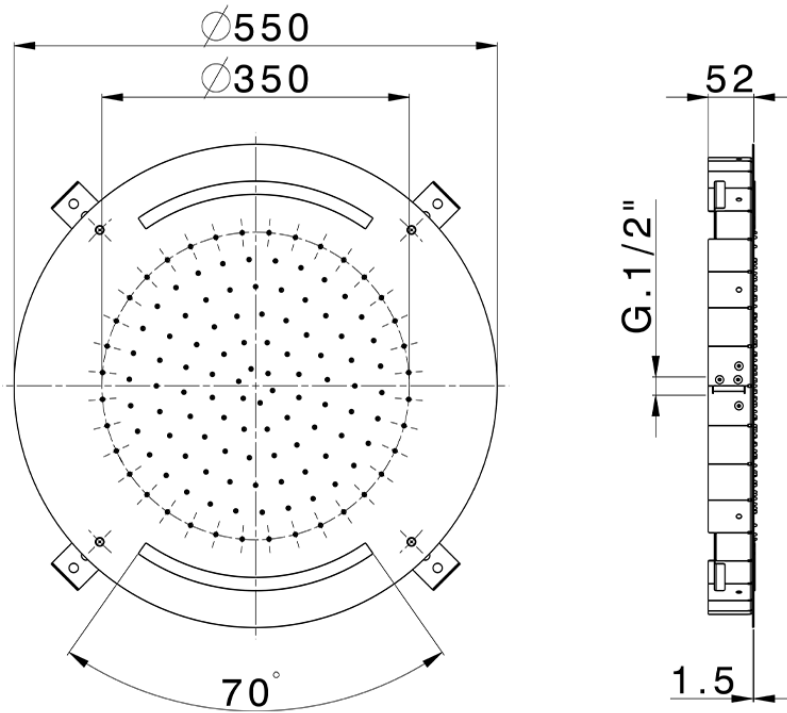

## Soffione a soffitto con cromoterapia Ø 550 mm ZEN\_ZS1C0030

ZS1C0030

<https://huberitalia.com/soffione-a-soffitto-con-cromoterapia-o-550-mm-zen-zs1c0030>

2024-10-22