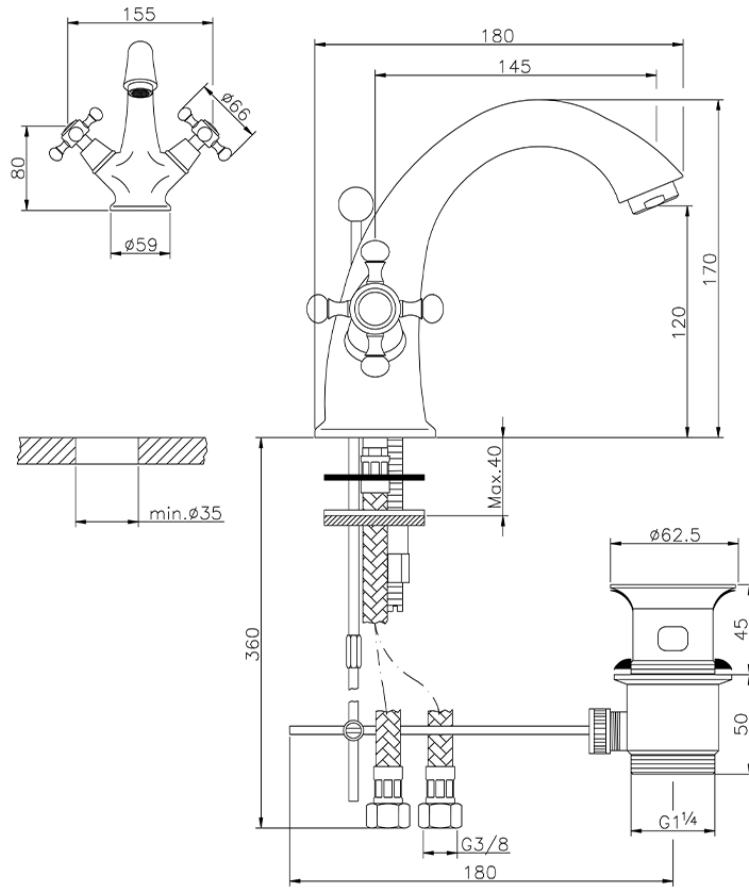

Miscelatore lavabo VICTORIAN_VT000510

VT000510

<https://www.huberitalia.com/miscelatore-lavabo-victorian-vt000510>

2024-12-22