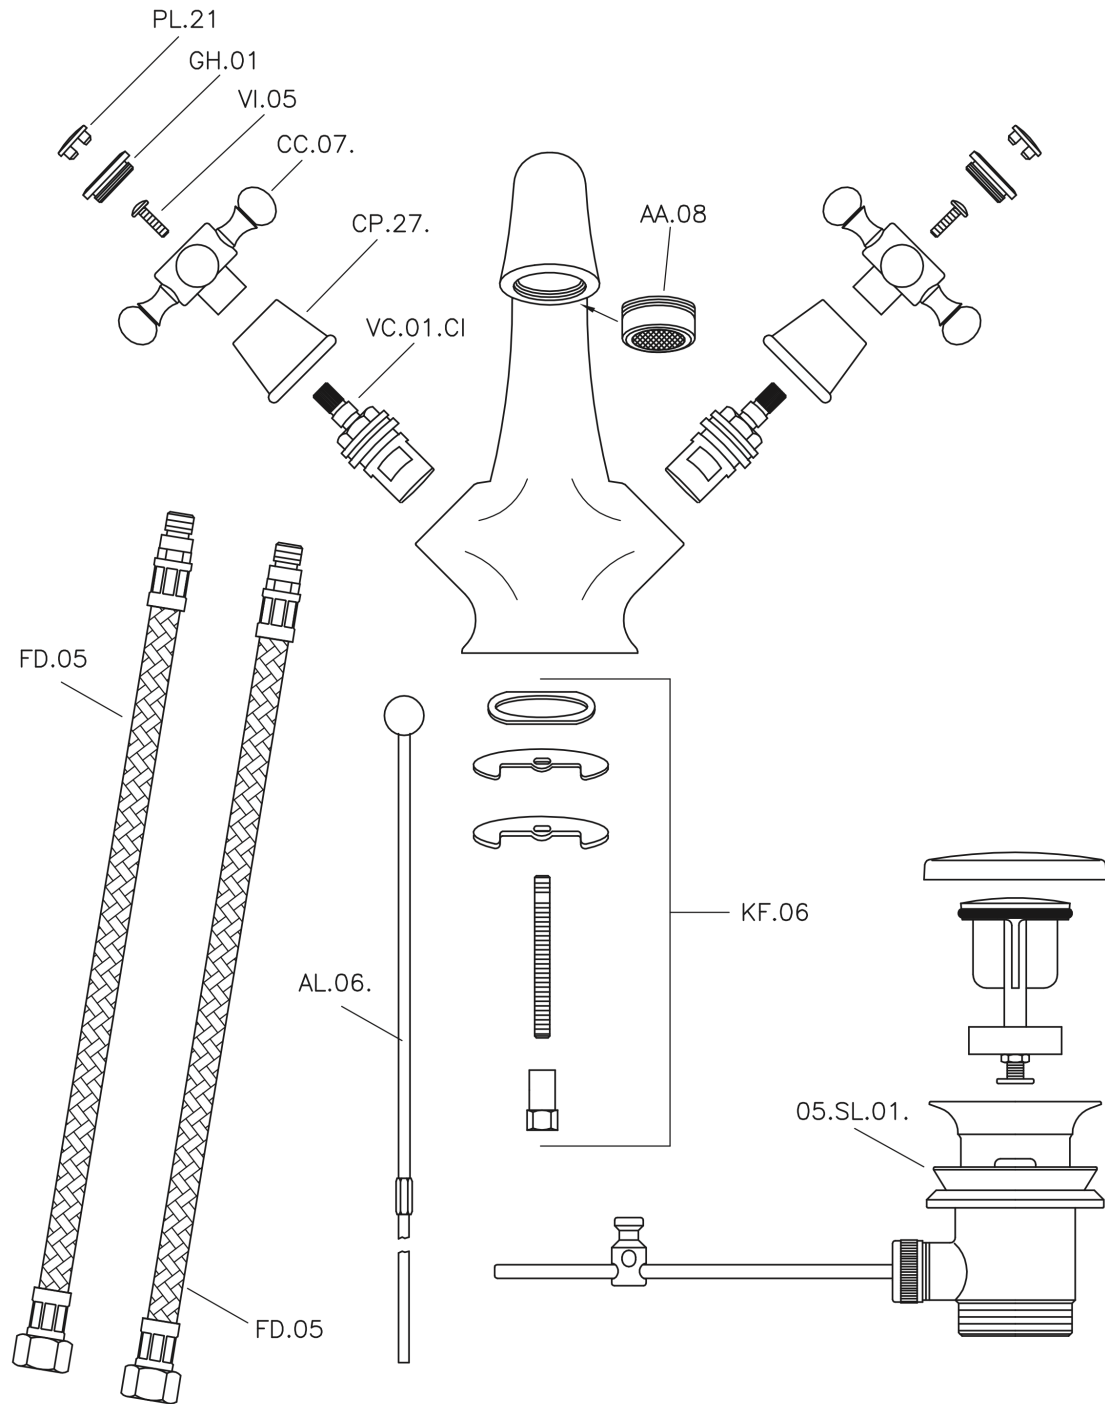

Miscelatore lavabo VICTORIAN_VT000510

VT000510

<https://www.huberitalia.com/miscelatore-lavabo-victorian-vt000510>

2024-12-22