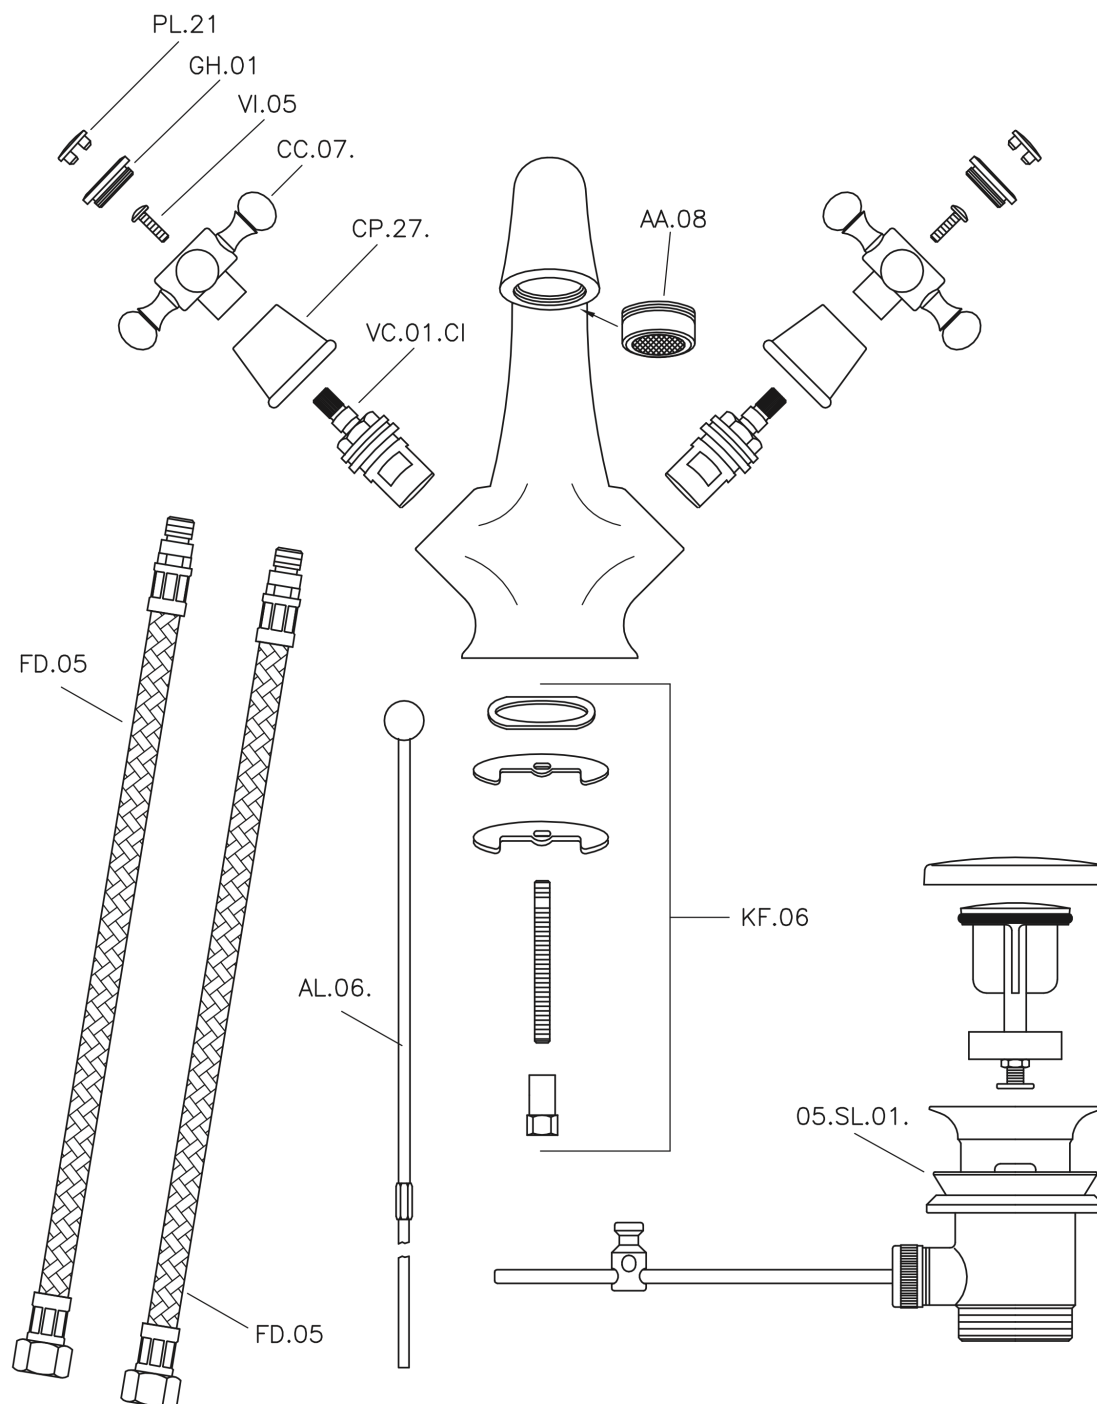

Miscelatore lavabo VICTORIAN_VT000510

VT000510

<https://www.huberitalia.com/miscelatore-lavabo-victorian-vt000510>

2024-12-22