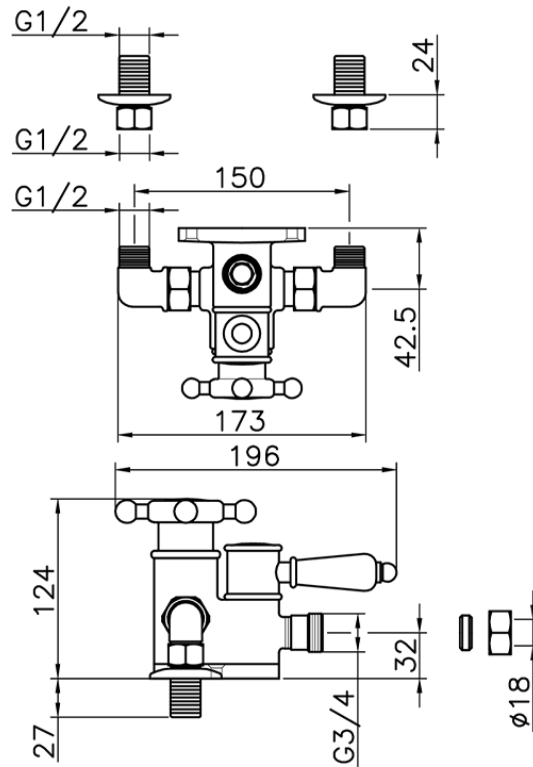

Miscelatore termostatico doccia VICTORIAN_150.VT51H.

150.VT51H.

<https://huberitalia.com/miscelatore-termostatico-doccia-victorian-150-vt51h>

2024-10-22