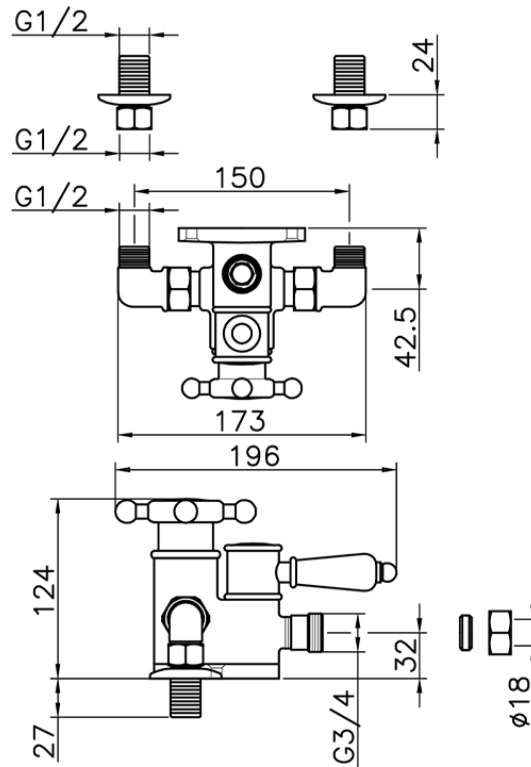

Miscelatore termostatico doccia VICTORIAN_150.VT51H.

150.VT51H.

<https://huberitalia.com/miscelatore-termostatico-doccia-victorian-150-vt51h>

2024-10-22