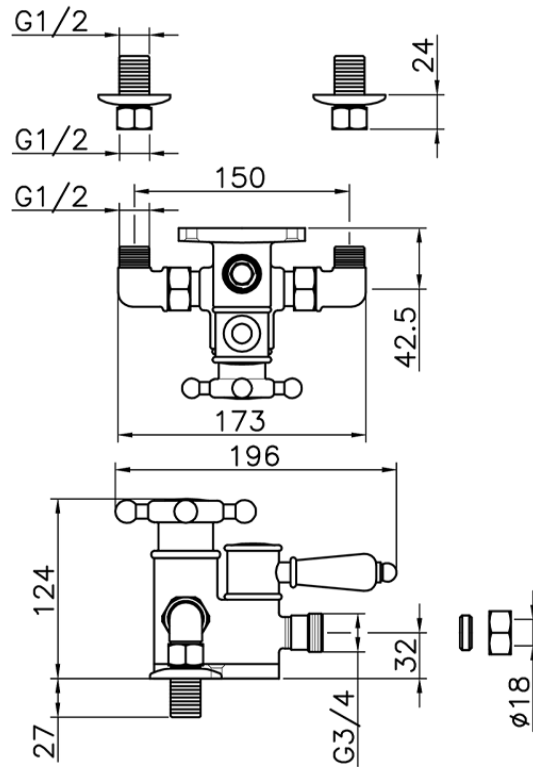

Miscelatore termostatico doccia VICTORIAN\_150.VT51H.

150.VT51H.

<https://huberitalia.com/miscelatore-termostatico-doccia-victorian-150-vt51h>

2024-10-22