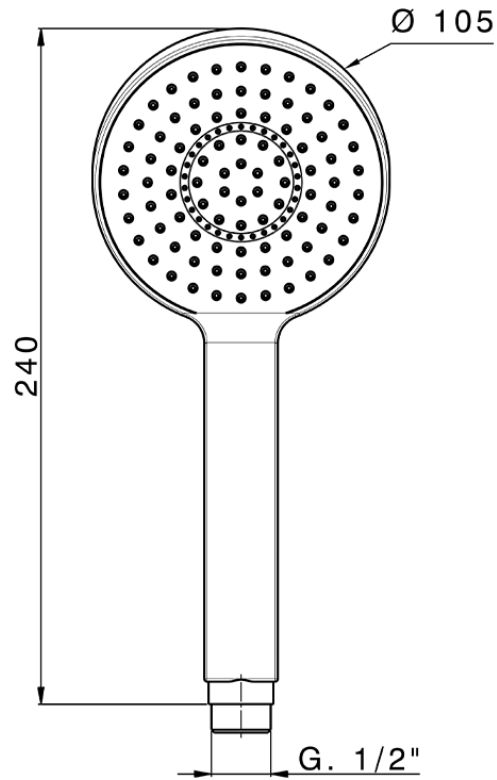

Doccetta Round SHOWER_SS014240

SS014240

<https://www.huberitalia.com/doccetta-round-shower-ss014240>

2024-12-22