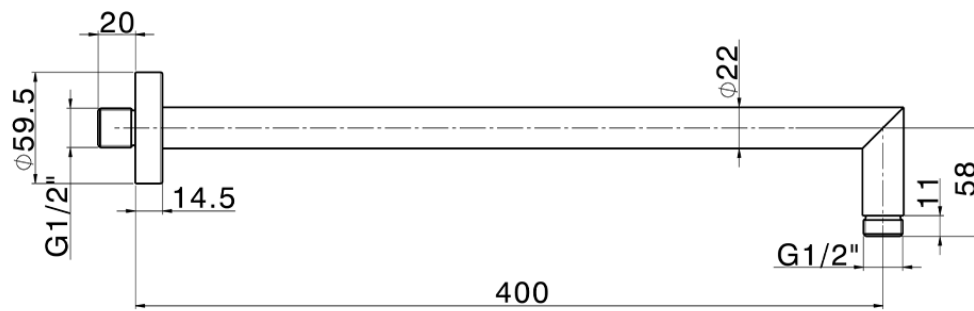

Braccio doccia SHOWER_SS013370

SS013370

<https://huberitalia.com/braccio-doccia-shower-ss013370>

2024-11-21