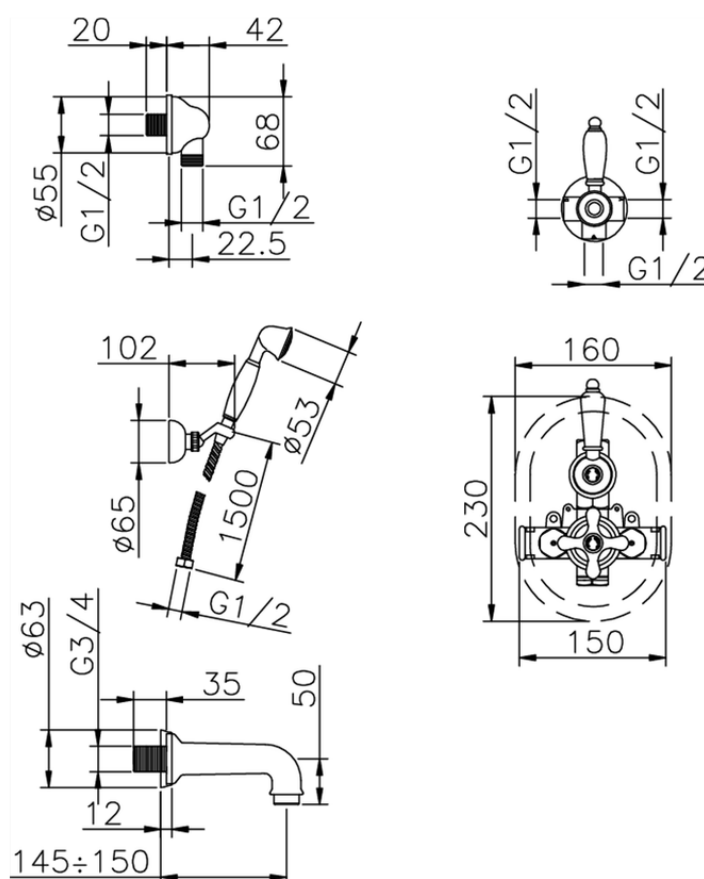

Completo miscelatore termostatico vasca incasso CROISSETTE_915.CS01H.

915.CS01H.

<https://huberitalia.com/completo-miscelatore-termostatico-vasca-incasso-croisette-915-cs01h>

2024-11-21