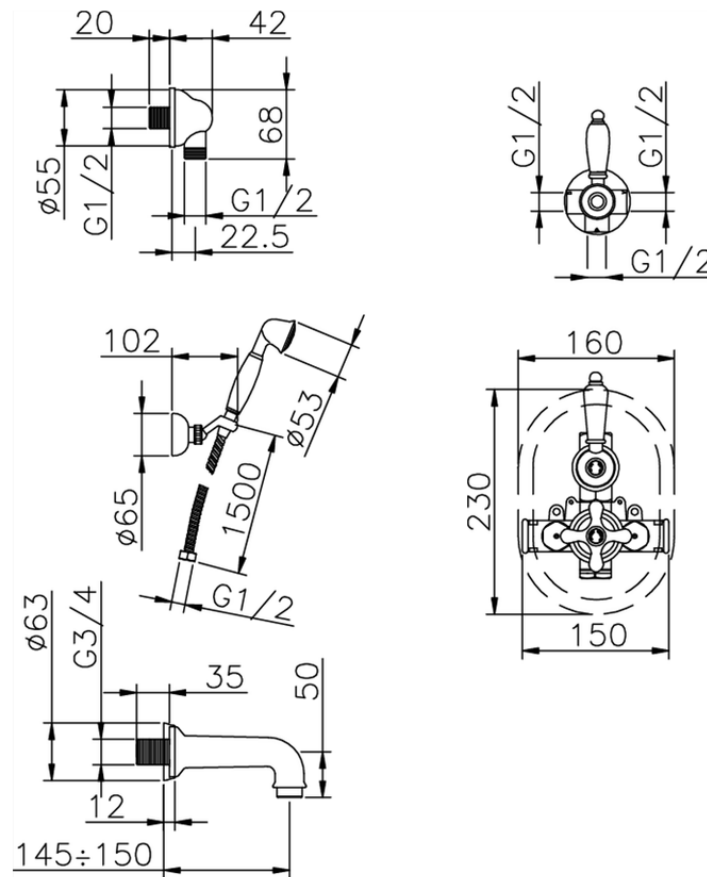

Completo miscelatore termostatico vasca incasso CROISSETTE_915.CS01H.

915.CS01H.

<https://huberitalia.com/completo-miscelatore-termostatico-vasca-incasso-croisette-915-cs01h>

2024-11-21