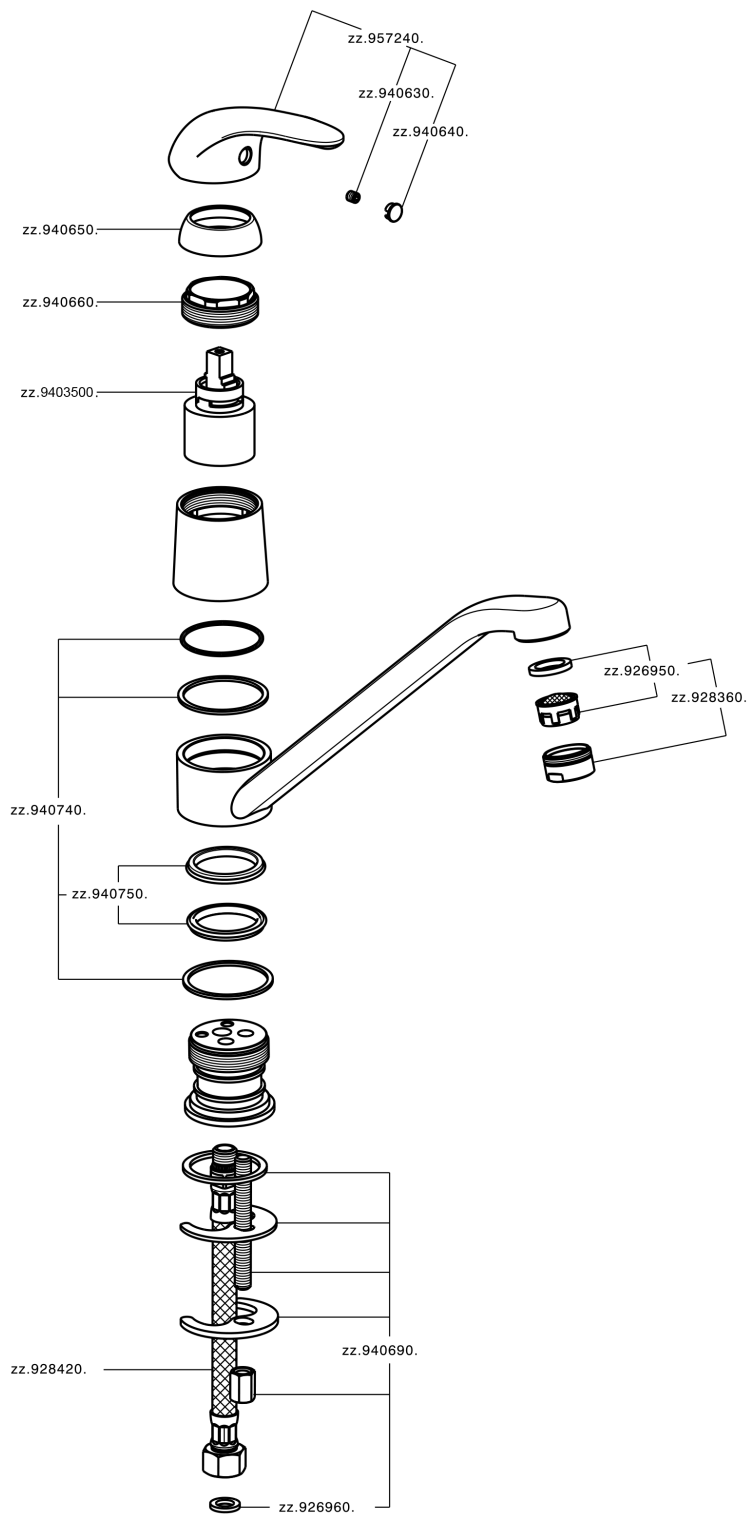

Miscelatore monocomando lavello KITCHEN_NM000580

NM000580

<https://www.huberitalia.com/miscelatore-monocomando-lavello-kitchen-nm000580>

2024-12-21