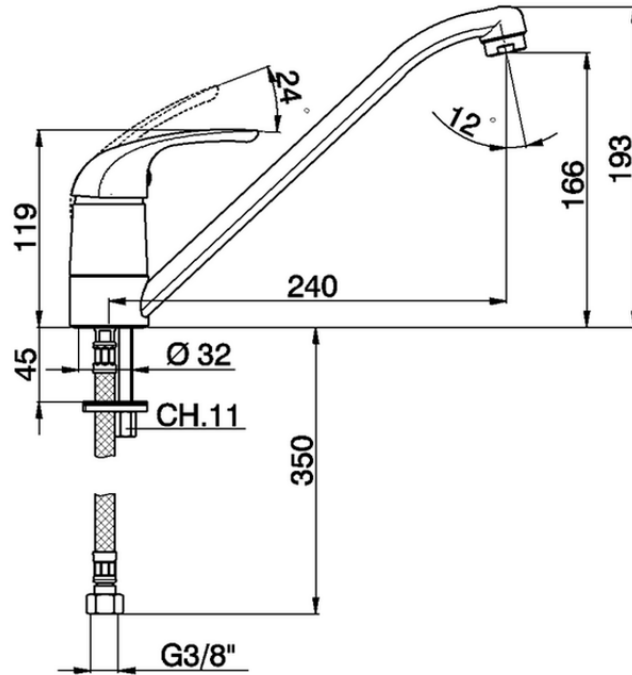

Miscelatore monocomando lavello KITCHEN_NM000580

NM000580

<https://www.huberitalia.com/miscelatore-monocomando-lavello-kitchen-nm000580>

2024-12-21