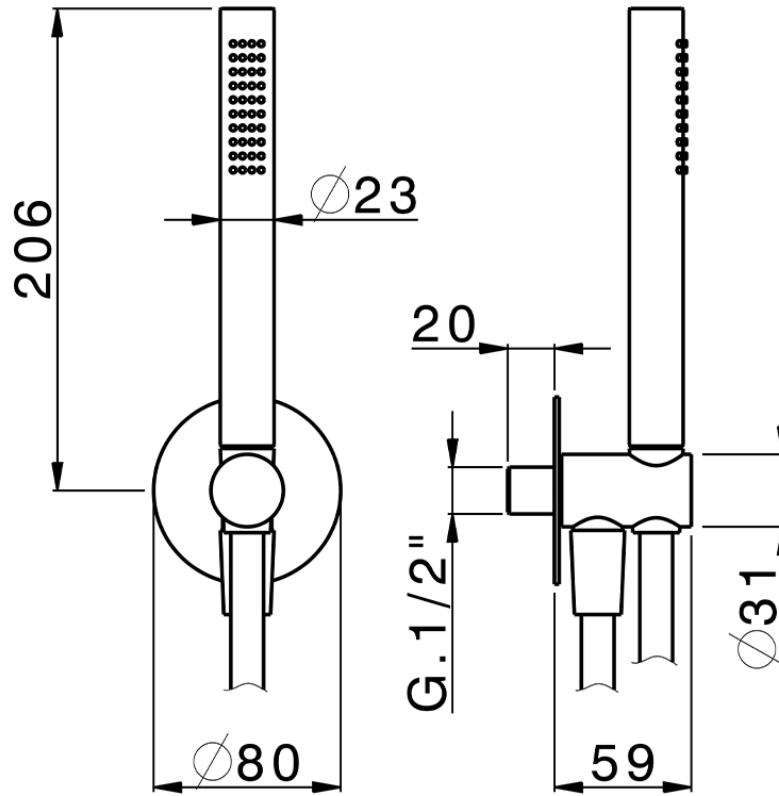

Completo doccia con presa acqua PUSH&SHOWER_SS0G5100

SS0G5100

<https://www.huberitalia.com/completo-doccia-con-presa-acqua-pushshower-ss0g5100>

2025-02-23