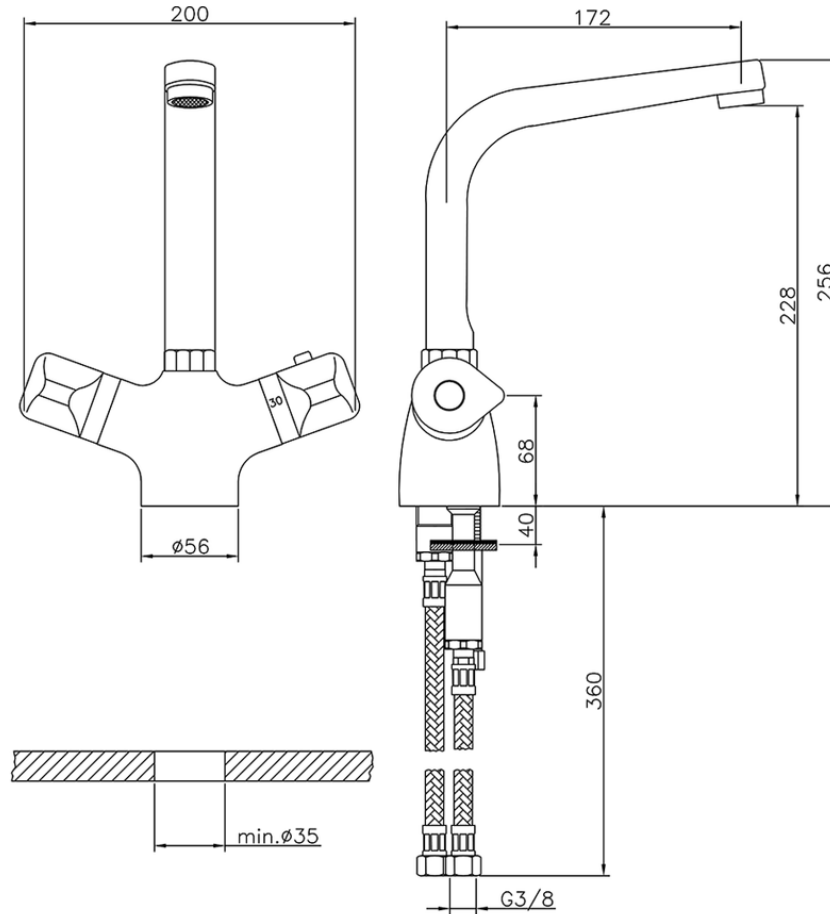

Miscelatore termostatico lavello CLINIC&TECHNICAL_CLT65010

CLT65010

<https://www.huberitalia.com/miscelatore-termostatico-lavello-clinicttechnical-clt65010>

2025-02-22