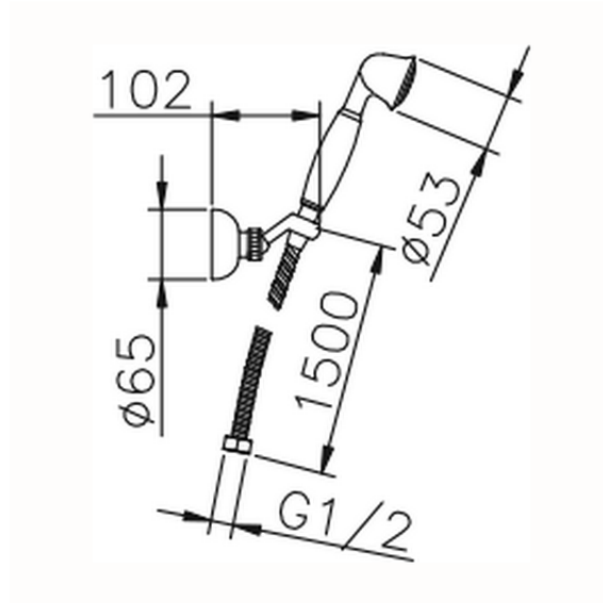

## Completo doccia duplex Croisette SHOWER\_63.07H.

63.07H.

<https://www.huberitalia.com/completo-doccia-duplex-croisette-shower-63-07h>

2025-04-28