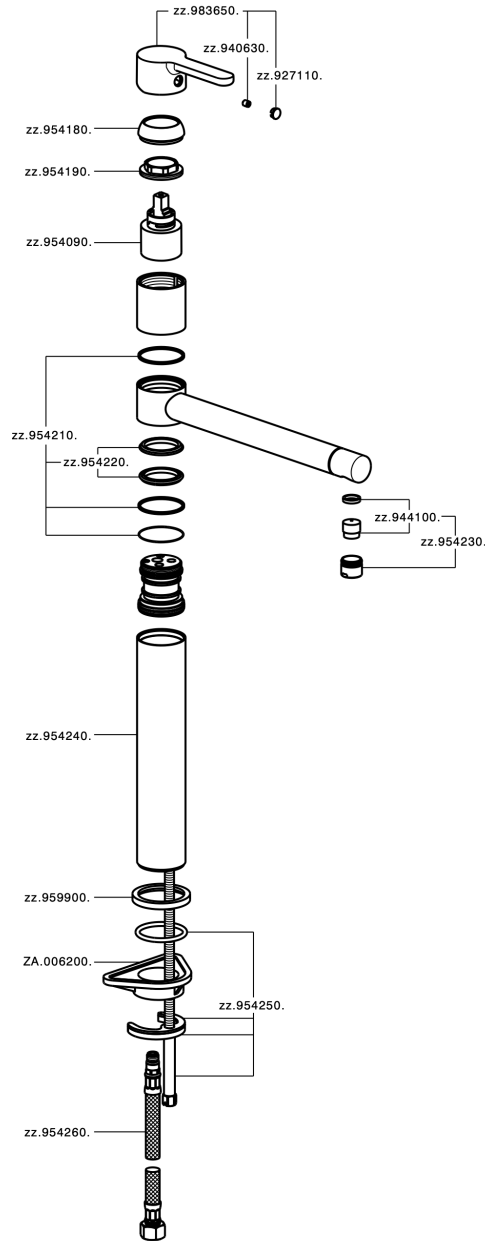

## Miscelatore monocomando lavello KITCHEN\_H2001580

H2001580

<https://huberitalia.com/miscelatore-monocomando-lavello-kitchen-h2001580>

2024-11-21