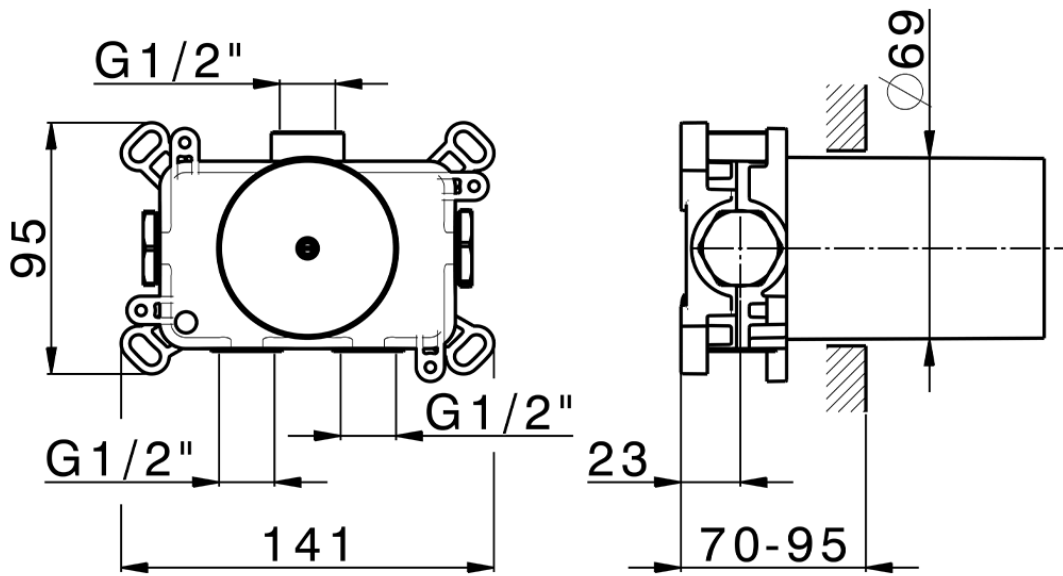

## Parte esterna termostatico incasso PUSH&SHOWER\_PS0G1020

PS0G1020

<https://www.huberitalia.com/parte-esterna-termostatico-incasso-pushshower-ps0g1020>

ZB0G1000

<https://www.huberitalia.com/parte-incasso-termostatico-incasso-zb0g1000>