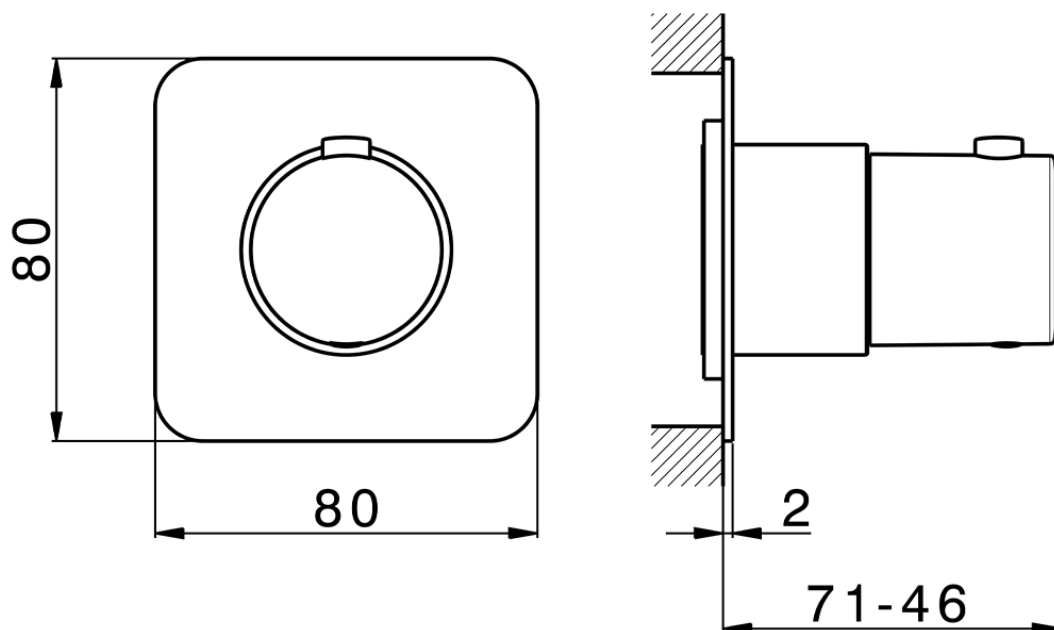

## Parte esterna termostatico incasso PUSH&SHOWER\_PS0G1020

PS0G1020

<https://www.huberitalia.com/parte-esterna-termostatico-incasso-pushshower-ps0g1020>

ZB0G1000

<https://www.huberitalia.com/parte-incasso-termostatico-incasso-zb0g1000>