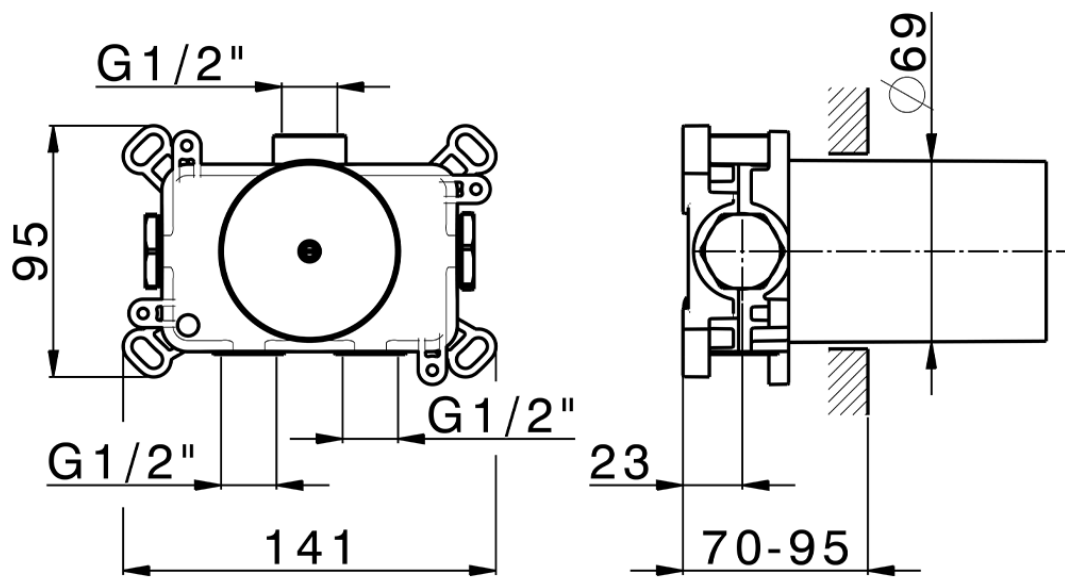

## Parte esterna termostatico incasso PUSH&SHOWER\_PS0G1020

PS0G1020

<https://www.huberitalia.com/parte-esterna-termostatico-incasso-pushshower-ps0g1020>

ZBOG1000

<https://www.huberitalia.com/parte-incasso-termostatico-incasso-zb0g1000>