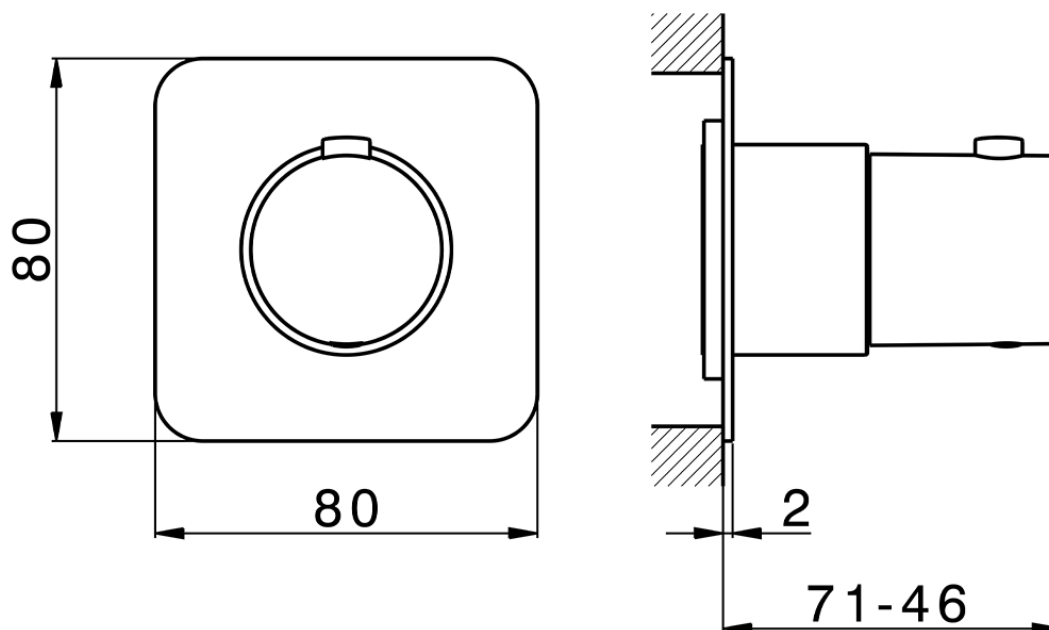

## Parte esterna termostatico incasso PUSH&SHOWER\_PS0G1020

PS0G1020

<https://www.huberitalia.com/parte-esterna-termostatico-incasso-pushshower-ps0g1020>

ZBOG1000

<https://www.huberitalia.com/parte-incasso-termostatico-incasso-zb0g1000>