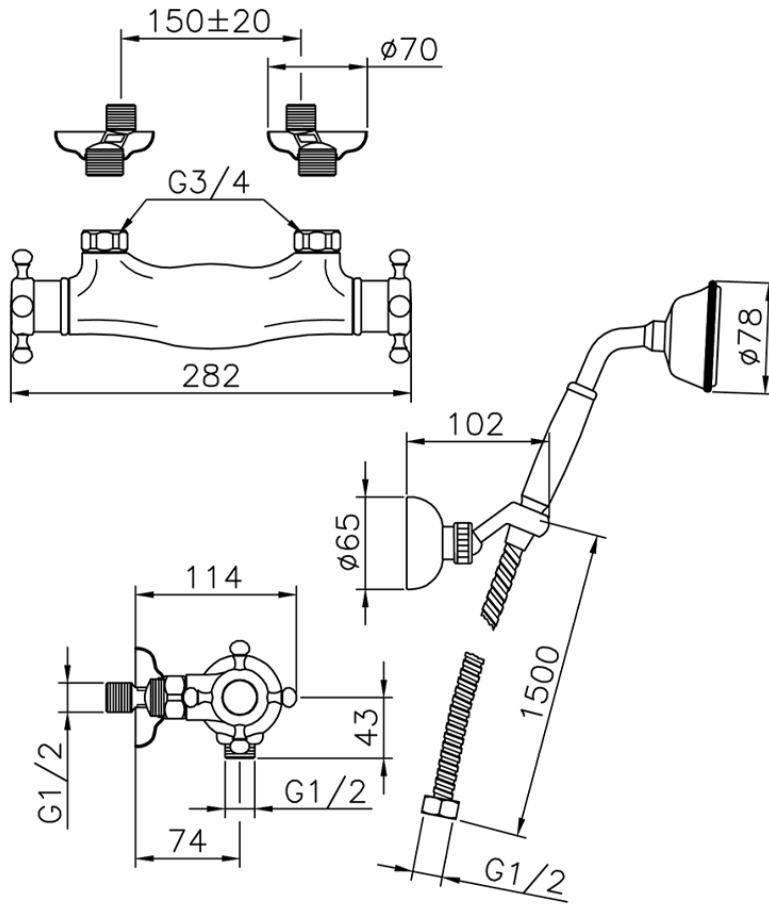

Miscelatore termostatico doccia completo VICTORIAN_VTD01010

VTD01010

<https://www.huberitalia.com/miscelatore-termostatico-doccia-completo-victorian-vtd01010>

2024-12-22