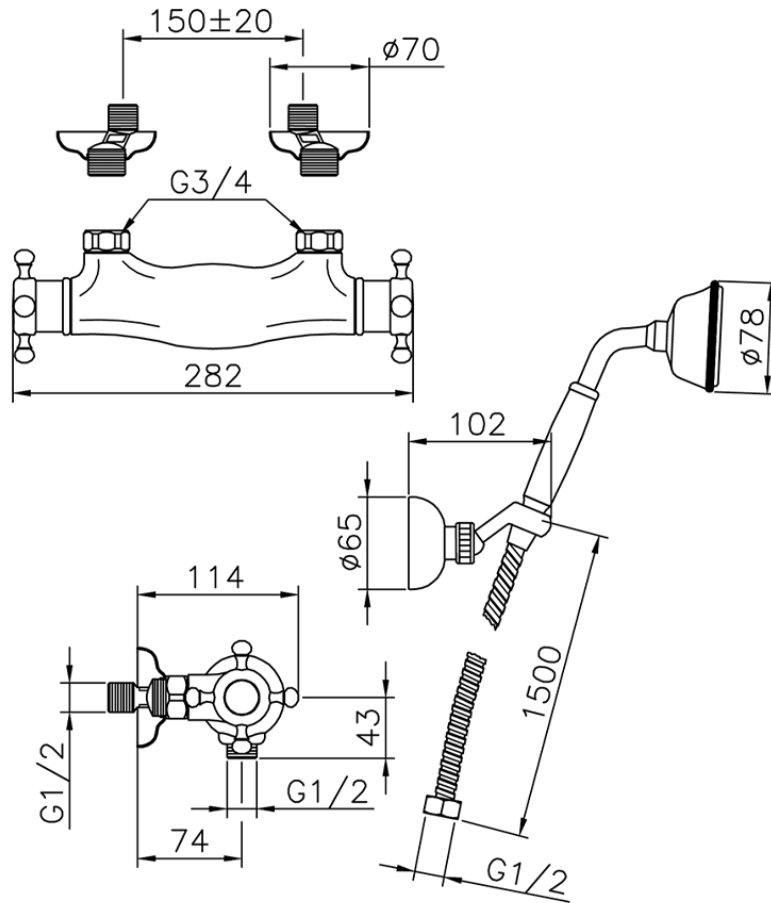

## Miscelatore termostatico doccia completo VICTORIAN\_VTD01010

VTD01010

<https://www.huberitalia.com/miscelatore-termostatico-doccia-completo-victorian-vtd01010>

2025-01-31