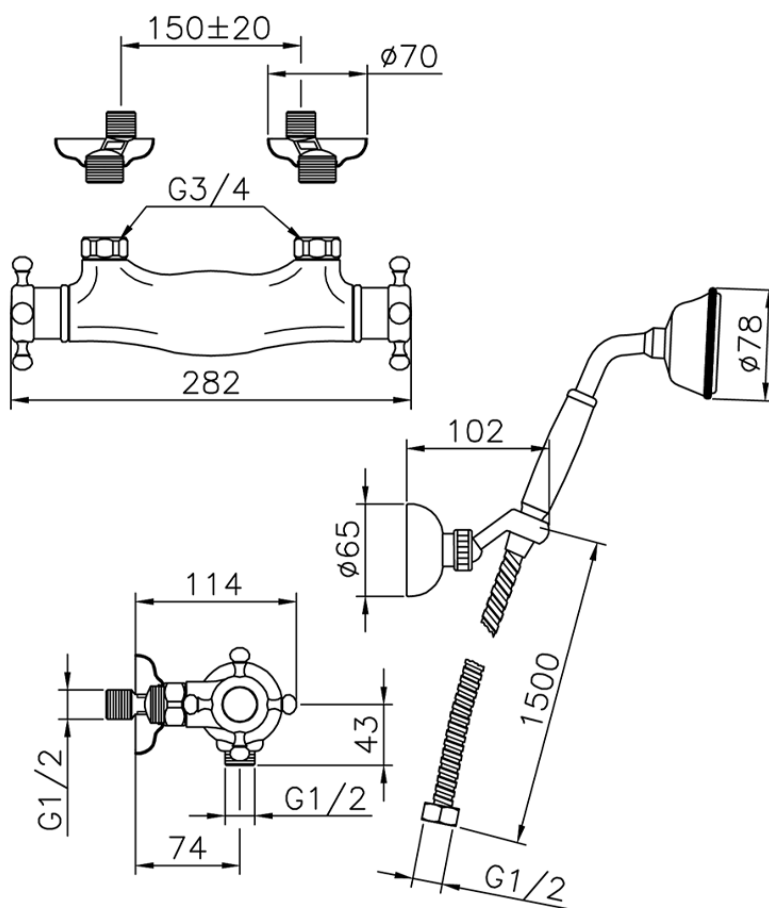

Miscelatore termostatico doccia completo VICTORIAN_VTD01010

VTD01010

<https://www.huberitalia.com/miscelatore-termostatico-doccia-completo-victorian-vtd01010>

2025-01-31