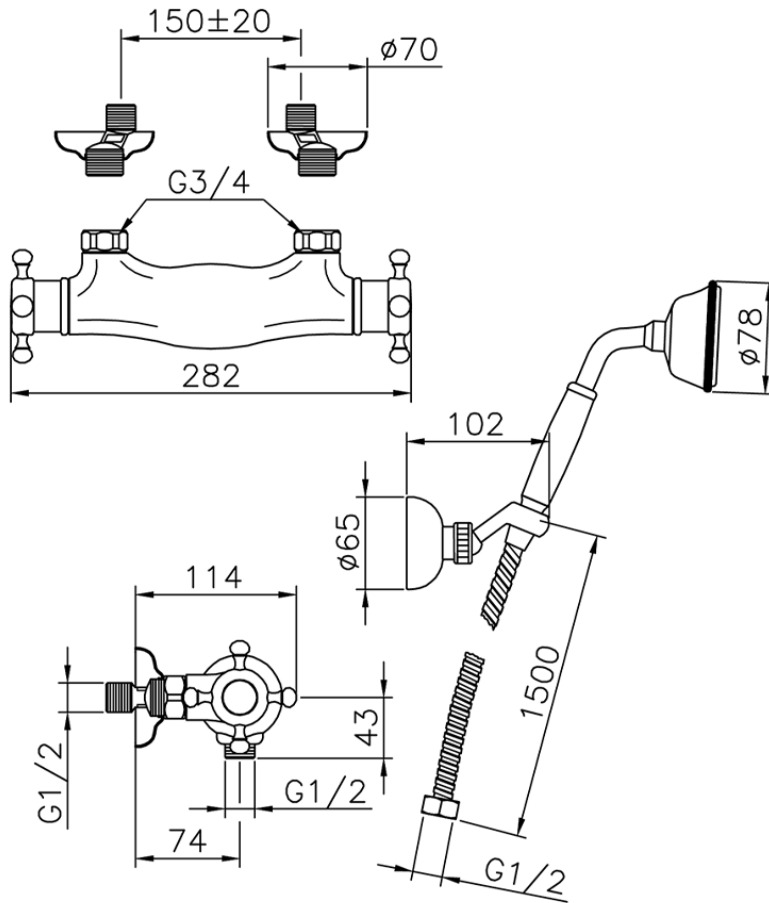

## Miscelatore termostatico doccia completo VICTORIAN\_VTD01010

VTD01010

<https://www.huberitalia.com/miscelatore-termostatico-doccia-completo-victorian-vtd01010>

2024-12-22