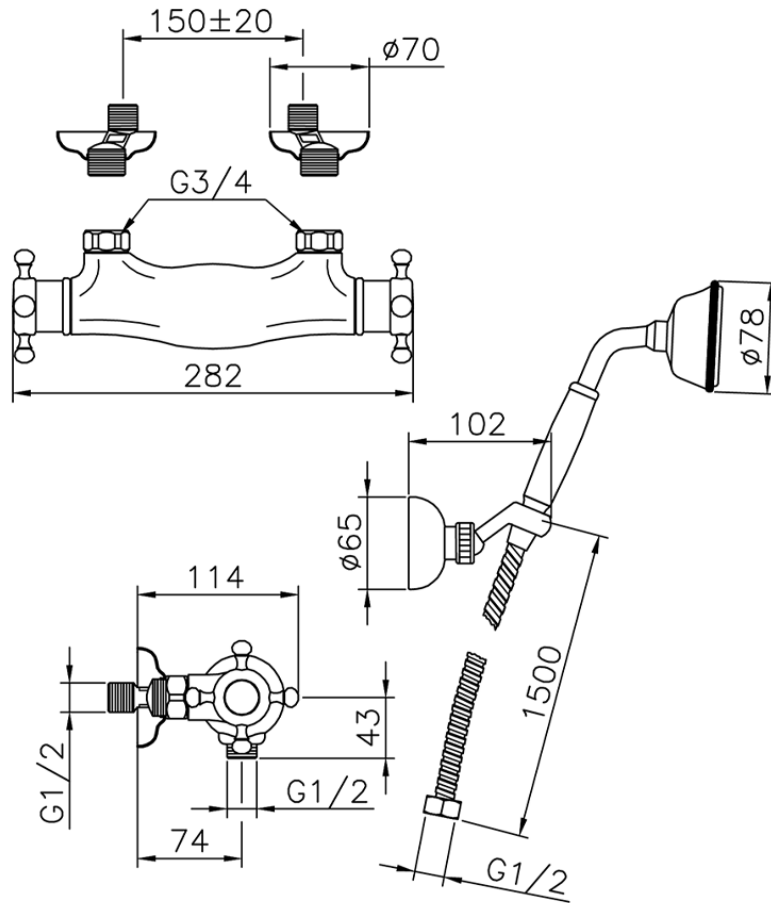

Miscelatore termostatico doccia completo VICTORIAN_VTD01010

VTD01010

<https://www.huberitalia.com/miscelatore-termostatico-doccia-completo-victorian-vtd01010>

2025-01-31