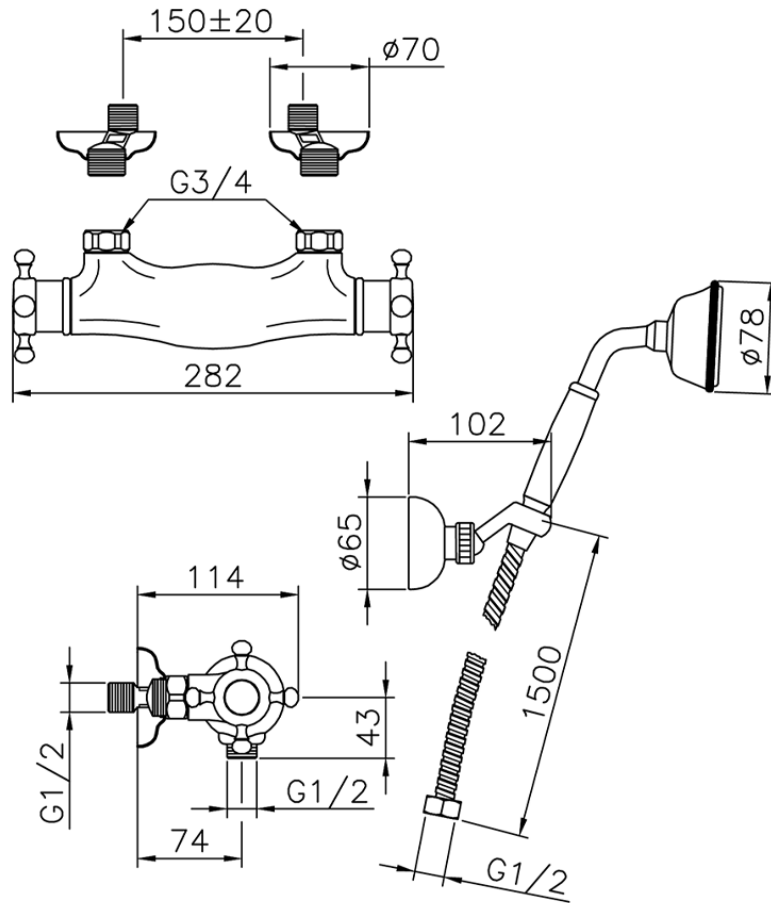

Miscelatore termostatico doccia completo VICTORIAN_VTD01010

VTD01010

<https://www.huberitalia.com/miscelatore-termostatico-doccia-completo-victorian-vtd01010>

2024-12-22