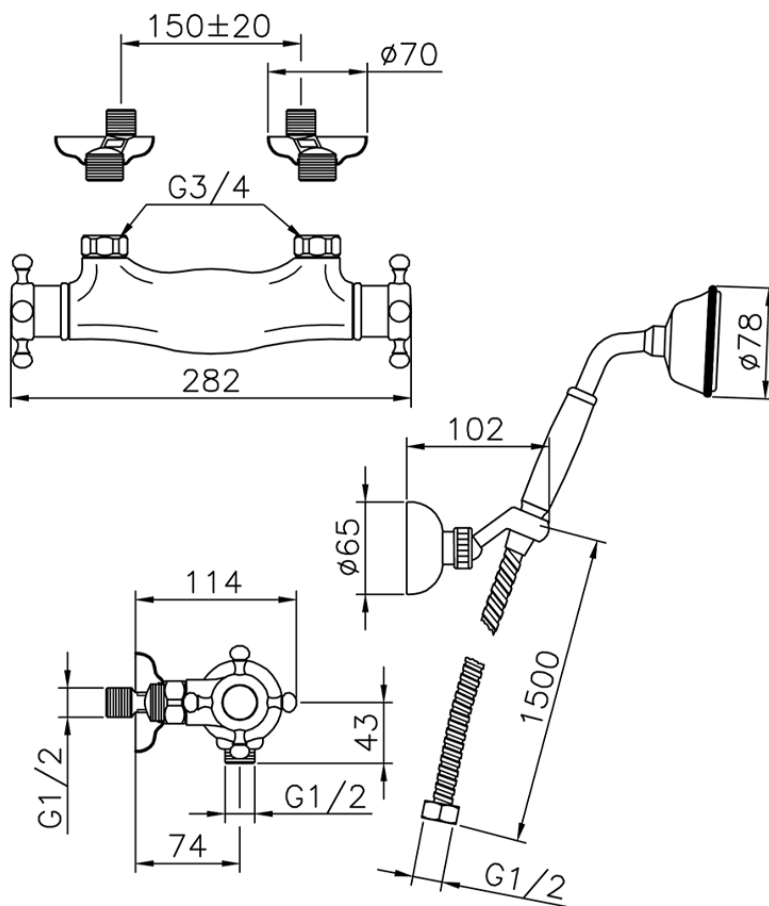

Miscelatore termostatico doccia completo VICTORIAN_VTD01010

VTD01010

<https://www.huberitalia.com/miscelatore-termostatico-doccia-completo-victorian-vtd01010>

2025-01-31