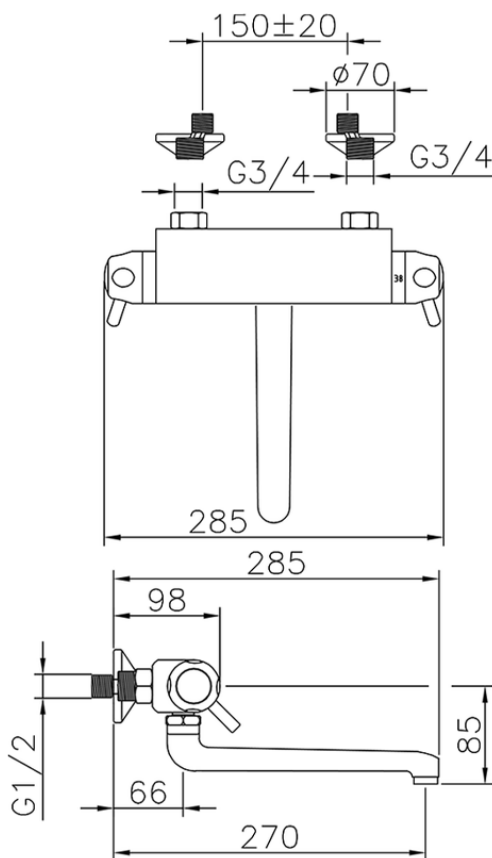

Miscelatore termostatico lavello a parete KITCHEN_CPT70010

CPT70010

<https://www.huberitalia.com/miscelatore-termostatico-lavello-a-parete-kitchen-cpt70010>

2025-02-22