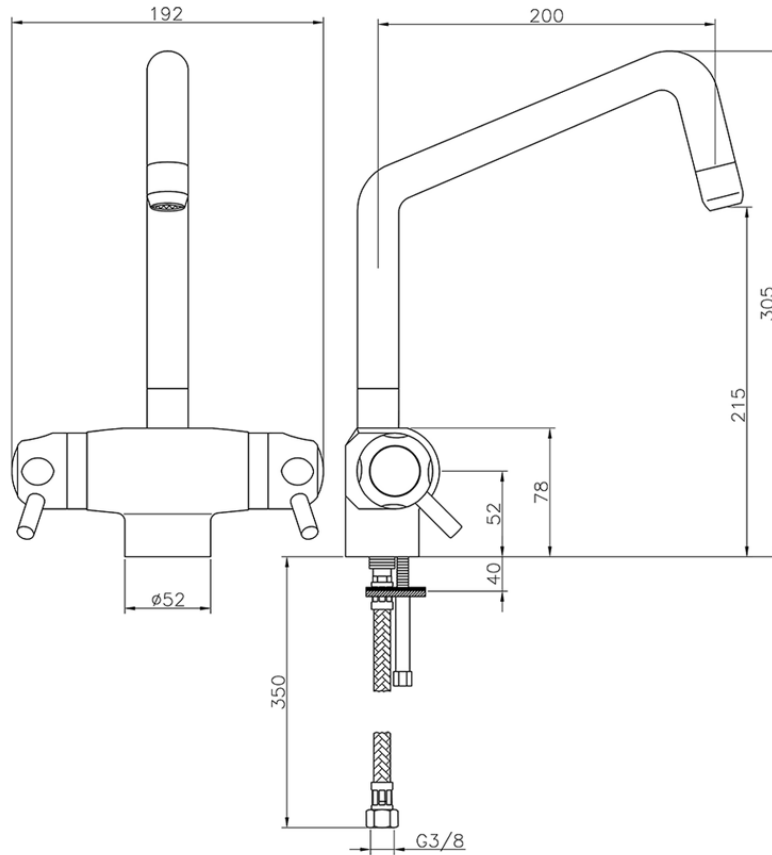

## Miscelatore termostatico lavello KITCHEN\_CPT65010

CPT65010

<https://huberitalia.com/miscelatore-termostatico-lavello-kitchen-cpt65010>

2024-12-04