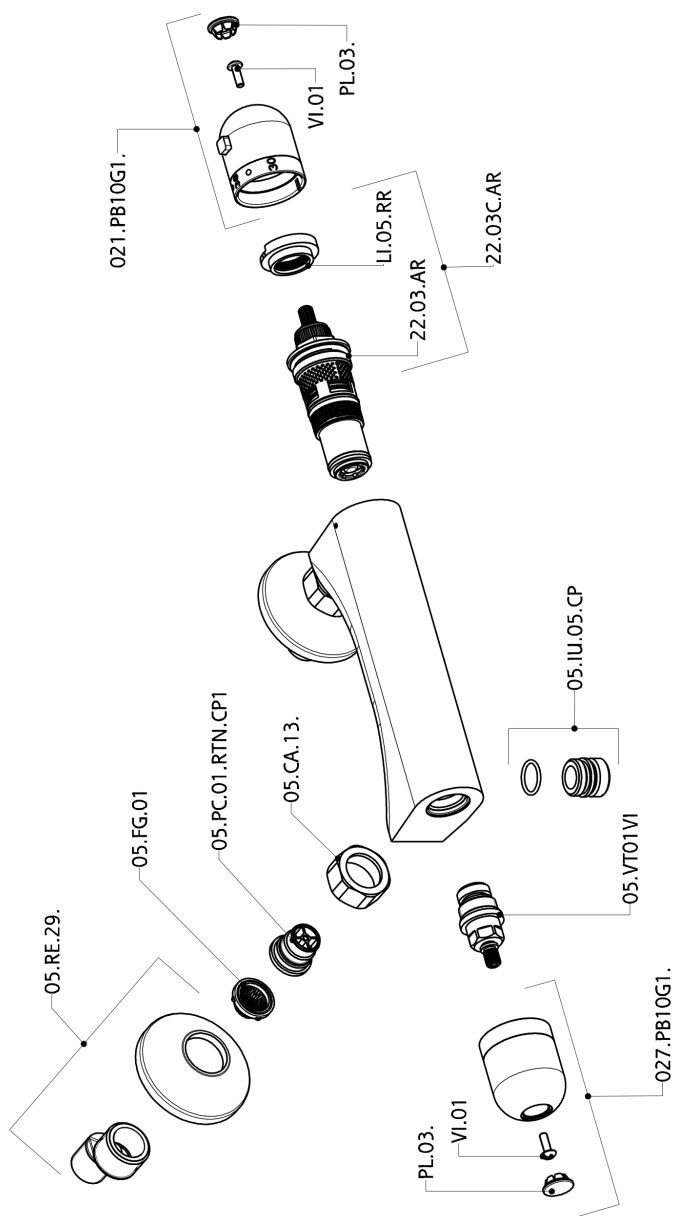

Miscelatore termostatico doccia THERMO_SLT03020

SLT03020

<https://www.huberitalia.com/miscelatore-termostatico-doccia-thermo-slt03020>

2024-12-21