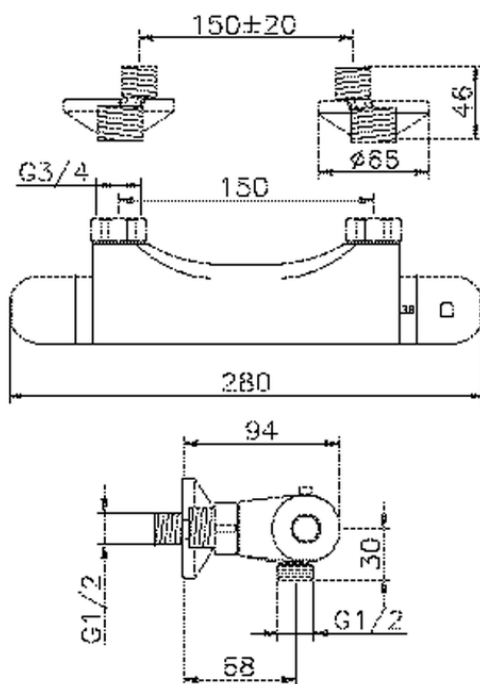

## Miscelatore termostatico doccia THERMO\_SLT03020

SLT03020

<https://www.huberitalia.com/miscelatore-termostatico-doccia-thermo-slt03020>

2024-12-21