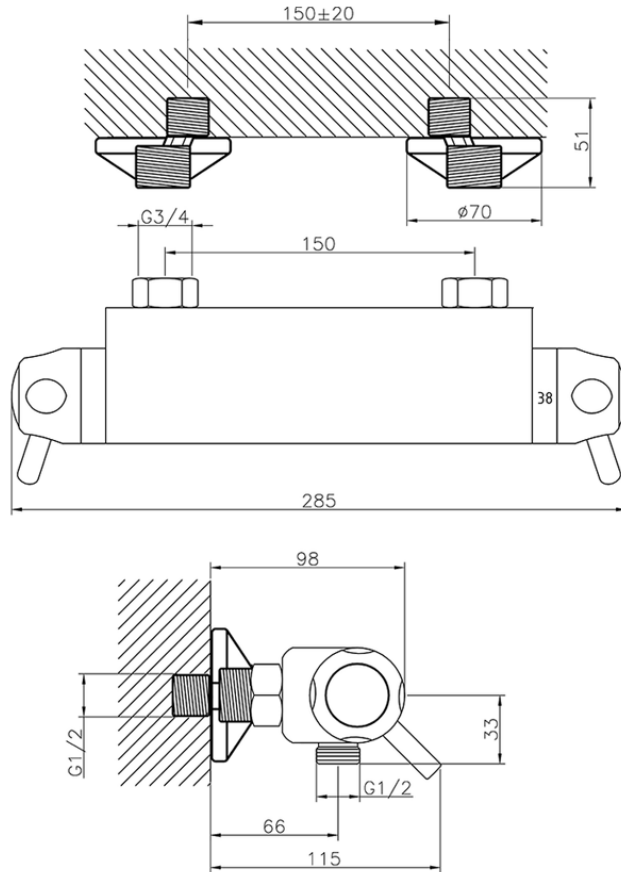

Miscelatore termostatico doccia CLINIC&TECHNICAL\_CPT01010

CPT01010

<https://huberitalia.com/miscelatore-termostatico-doccia-clinicttechnical-cpt01010>

2024-12-04