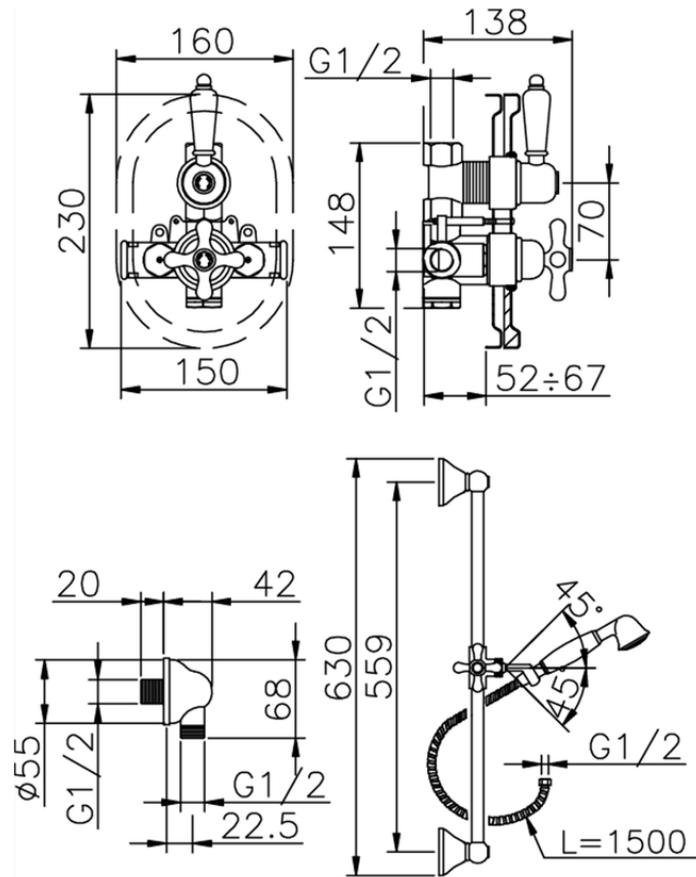

Completo miscelatore termostatico doccia incasso CROISSETTE_910.CS01H.

910.CS01H. <https://www.huberitalia.com/completo-miscelatore-termostatico-doccia-incasso-croisette-910-cs01h>

2024-12-22