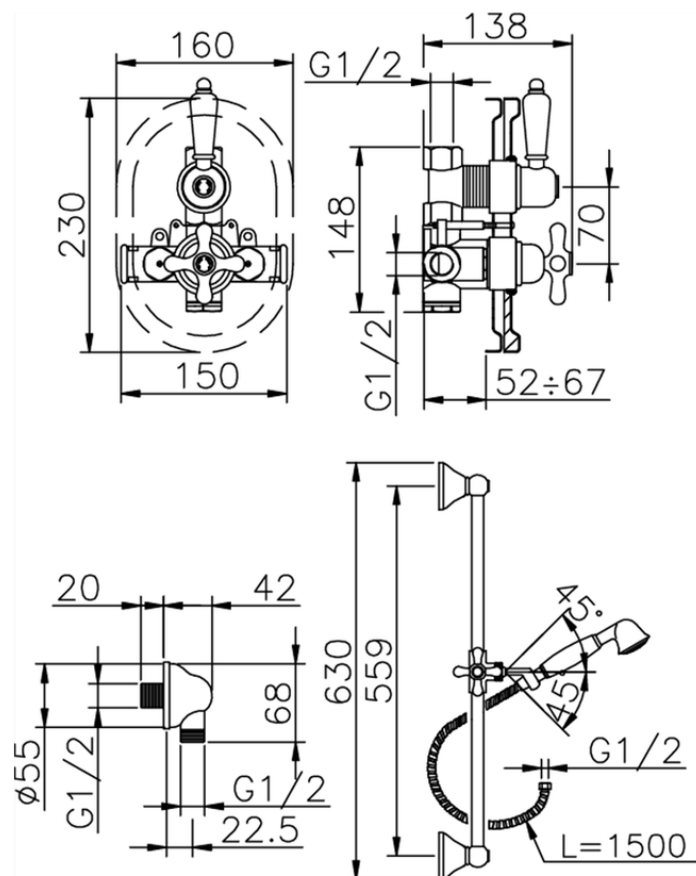

Completo miscelatore termostatico doccia incasso CROISSETTE_910.CS01H.

910.CS01H.

<https://huberitalia.com/completo-miscelatore-termostatico-doccia-incasso-croisette-910-cs01h>

2024-12-04